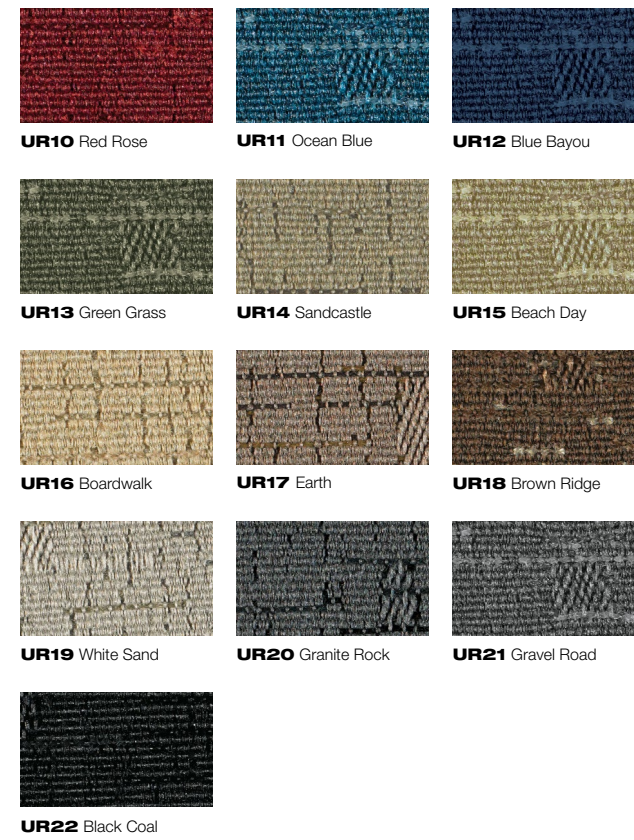

QUILT
100% Polyester

CARRERA
100% Virgin Polyester

URBAN
62% Recycled Polyester / 38% Polyester

WATERFALL
60% Virgin Polyester / 40% Post-Consumer Recycled Polyester

TERRACE
70% Virgin Polyester / 30% Post-Consumer Recycled Polyester