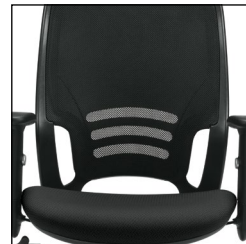

OTG11516B
Mesh High Back Synchro-Tilter

List Price **\$505**

OTG11769B
Mesh Back Multi-Function

List Price **\$555**

Key Features

Sliding seat depth with multi-function mechanism

Back height adjustment via internal ratchet

Available immediately in the following textile:

Black Mesh
fabric seat

OTG11514B
Mesh Mid Back Tilter

List Price **\$360**

www.OfficestoGo.com

1. OTG11686B (page 12) shown in Black Mesh back with Fusion, Sandstone (FU76) upholstered seat. 2. OTGMA2 (page 103) Dual Monitor Arm. 3. OTG13012 (page 50) Square Modular Ottoman shown in Allante FRee, Taupe Faun (A07F). 4. SL22BBF (page 113) Box/Box/File Pedestal shown in American Mahogany (AML). 5. SL7130DS (page 110) Rectangular Desk Shell shown in American Mahogany (AML). 6. OTGLEDLAMP (page 103) LED Desk Lamp.

OTG11685B
Mesh High Back Synchro-Tilter
List Price **\$535**

Key Features

Black mesh back

Height adjustable arms with polyurethane armrests

OTG11686B
Mesh Mid Back Synchro-Tilter
List Price **\$495**

Key Features