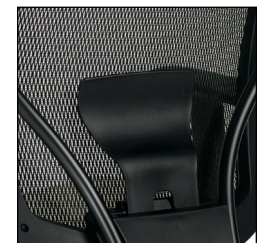

Height adjustable lumbar support

Available immediately
in the following textile:

*Applies to models OTG2801 and OTG2803

Specifications and dimensions for each model start on page 68.