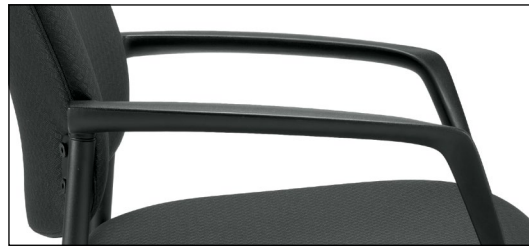

Key Feature

Polyurethane arms

Available immediately
in the following textile: