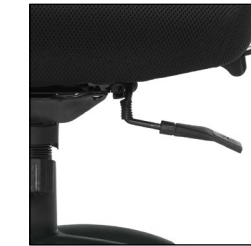

OTG11516B
Mesh High Back Synchro-Tilter

List Price **\$505**

OTG11769B
Mesh Back Multi-Function

List Price **\$555**

Key Features

Sliding seat depth with multi-function mechanism

Back height adjustment via internal ratchet