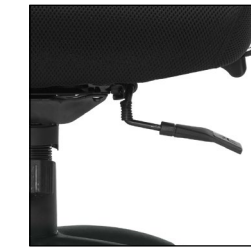

OTG11516B
Mesh High Back Synchro-Tilter

List Price **\$505**

OTG11514B
Mesh Mid Back Tilter

List Price **\$360**

www.OfficestoGo.com

OTG11769B
Mesh Back Multi-Function

List Price **\$555**

Key Features