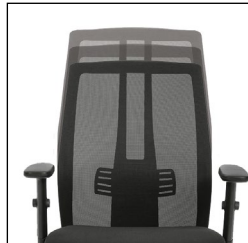

Luxhide
BL20 Black

OTG10904B
Mesh Back Synchro-Tilter

List Price **\$535**

Key Features

Polished aluminum base

Synchro-tilt mechanism with multiple position locks

Available immediately in the following textile:

Black Mesh
fabric seat

Featured Product

OTG10707B
Mesh Back Synchro-Tilter

List Price **\$540**

Key Features

Back height adjustment via internal ratchet

Sliding seat and synchro-tilt mechanism with multiple position locks

OTG11920B
Mesh High Back Tilter List Price **\$460**

Key Feature

Height adjustable arms

Available immediately in the following textile:

Black Mesh
fabric seat

OTG11921B
Mesh Mid Back Tilter List Price **\$420**