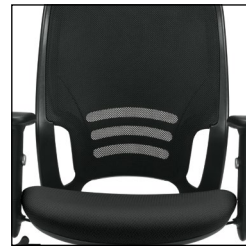

Sliding seat depth with multi-function mechanism

Back height adjustment via internal ratchet

Available immediately in the following textile:

Black Mesh
fabric seat

4

6

2

5

OTG11685B
Mesh High Back Synchro-Tilter
List Price **\$535**

Key Features

Black mesh back

Height adjustable arms with polyurethane armrests

OTG11686B
Mesh Mid Back Synchro-Tilter
List Price **\$495**

Key Features