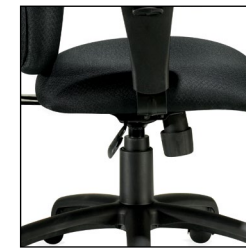

OTG11650 + OTG11600
Stool Kit with 10" Gas Cylinder
List Price **\$250**
(stool kit only - OTG11600)
List Price **\$320**
(chair only - OTG11650)
Total As Shown **\$570**

OTG11620
Adjustable Height Arm Kit
List Price **\$100**

Available only in the following textile:

Black Mesh
fabric seat

Quilt
QL10 Black

See pages 116-121
for available textiles

Specifications and dimensions for each model start on page 68.

Key Feature

Single position tilt lock with tilt tension adjustment

Height adjustable arms

Available only in the following textile:

Quilt
QL10 Black

www.OfficestoGo.com

Key Features

Back height adjustment via internal ratchet

Sliding seat depth with multi-function mechanism