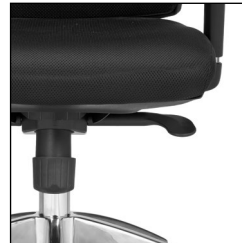

Luxhide
BL20 Black

OTG10904B
Mesh Back Synchro-Tilter

List Price **\$535**

Key Features

Polished aluminum base

Synchro-tilt mechanism with multiple position locks

Available immediately in the following textile:

Black Mesh
fabric seat

Featured Product

OTG10707B
Mesh Back Synchro-Tilter

List Price **\$540**

Key Features

Back height adjustment via internal ratchet

Sliding seat and synchro-tilt mechanism with multiple position locks