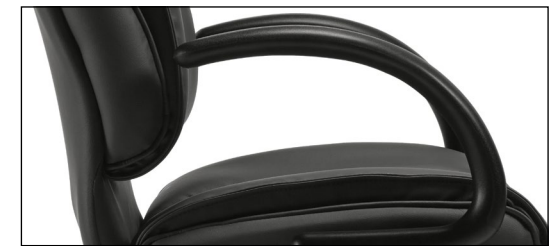

Specifications and dimensions for each model start on page 72.

OTG2788
Tilter

List Price **\$560**

Key Feature

Black molded arms

Available immediately
in the following textile:

Luxhide
BL20 Black

See pages 116-121
for available textiles

OTG2700
High Back Tilter

List Price **\$640**

Coordinating Product

OTG2782
Guest Chair

List Price **\$505**

www.OfficestoGo.com

OTG2701
Mid Back Tilter

List Price **\$620**

Key Feature

Polyurethane "reverse curve" arms

Available immediately
in the following textile:

Luxhide
BL20 Black

See pages 116-121
for available textiles

Featured Product

OTG10702B
Luxhide Tilter

List Price **\$570**