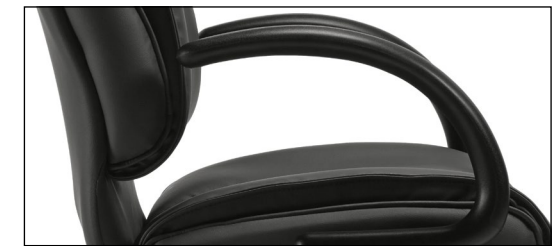

**OTG2701**  
Mid Back Tilter

List Price **\$620**

**Key Feature**

Polyurethane "reverse curve" arms

Available immediately  
in the following textile:

Luxhide  
**BL20** Black

See pages 116-121  
for available textiles

Featured Product

**OTG10702B**  
Luxhide Tilter

List Price **\$570**

**Key Features**

Pneumatic seat height adjustment

Tilt tension adjustment

Available only in the following textile:

Luxhide Charcoal