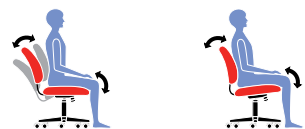

A Tilt Tension
Increase or decrease to match body weight. Allows you to rock comfortably, without heavy pushing, reducing muscle fatigue.