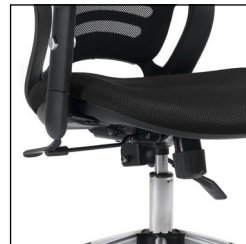

Sliding seat depth with multi-function mechanism

Back height adjustment via internal ratchet

Available immediately in the following textile:

Black Mesh
fabric seat

1. OTG11686B (page 12) shown in Black Mesh back with Fusion, Sandstone (FU76) upholstered seat. 2. OTGMA2 (page 103) Dual Monitor Arm. 3. OTG13012 (page 50) Square Modular Ottoman shown in Allante FRee, Taupe Faun (A07F). 4. SL22BBF (page 113) Box/Box/File Pedestal shown in American Mahogany (AML). 5. SL7130DS (page 110) Rectangular Desk Shell shown in American Mahogany (AML). 6. OTGLEDLAMP (page 103) LED Desk Lamp.

OTG11685B
Mesh High Back Synchro-Tilter
List Price **\$535**

Key Features

Black mesh back

Height adjustable arms with polyurethane armrests

OTG11686B
Mesh Mid Back Synchro-Tilter
List Price **\$495**

Key Features

Black mesh back

Infinite position tilt lock

Available immediately in the following textile:

Black Mesh
fabric seat

See pages 116-121 for available textiles

Available immediately in the following textile:

Black Mesh
fabric seat