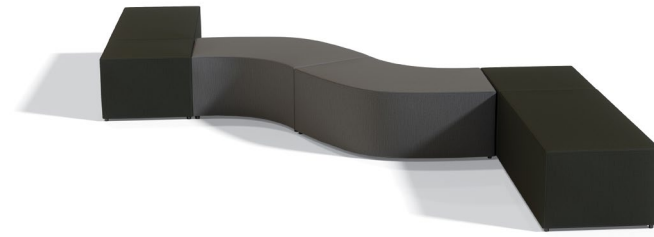

Model	Description	List Price
OTG13012	Square Modular Ottoman ($460 each)	$920
OTG13010	V-Shaped Modular Ottoman ($730 each)	$1460
OTG13011	Rectangular Modular Ottoman ($595 each)	$1190
Total		$3570