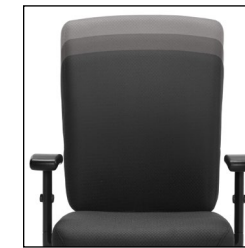

Black Mesh
fabric seat

OTG11620
Adjustable Height Arm Kit
List Price **\$100**

OTG11650 + OTG11600
Stool Kit with 10" Gas Cylinder
List Price **\$250**
(stool kit only - OTG11600)
List Price **\$320**
(chair only - OTG11650)
Total As Shown **\$570**

Available immediately in the following textile:

Quilt
QL10 Black

See pages 116-121 for available textiles

Key Feature

Single position tilt lock with tilt tension adjustment

Height adjustable arms

Available only in the following textile:

Quilt
QL10 Black

Key Features

Back height adjustment via internal ratchet

Sliding seat depth with multi-function mechanism

Available only in the following textile:

Quilt
QL10 Black

Specifications and dimensions for each model start on page 68.