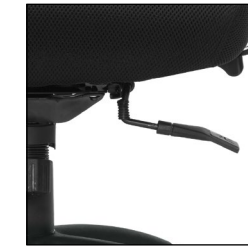

OTG11516B
Mesh High Back Synchro-Tilter

List Price **\$505**

OTG11514B
Mesh Mid Back Tilter

List Price **\$360**

www.OfficestoGo.com

OTG11769B
Mesh Back Multi-Function

List Price **\$555**

Key Features