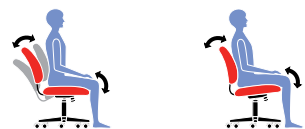

L Synchro-Tilt Movement
Backrest reclines at a faster rate than the seat, increasing the angle between your torso and thighs. Enhances comfort and encourages dynamic body movement.