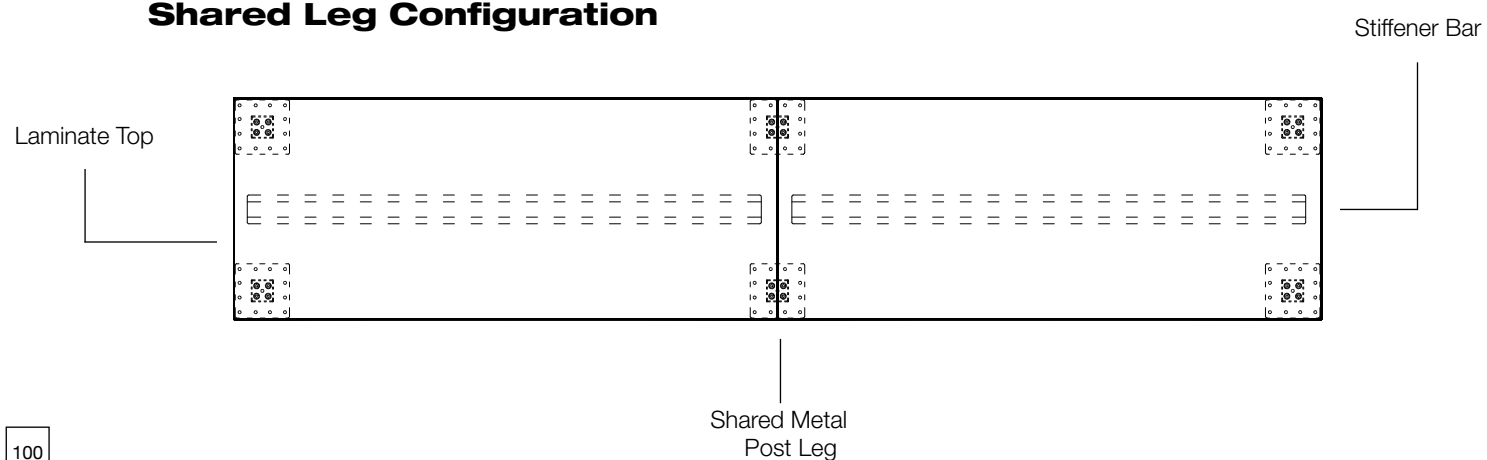

Shared Leg Configuration

Rectangular Meeting Table Tops

SL4824TOP Rectangular Laminate Top Dimensions: 48w x 24d x 1h List Price *158	SL6024TOP Rectangular Laminate Top Dimensions: 60w x 24d x 1h List Price *185	SL7124TOP Rectangular Laminate Top Dimensions: 71w x 24d x 1h List Price *215	SL4830TOP Rectangular Laminate Top Dimensions: 48w x 30d x 1h List Price *185	SL6030TOP Rectangular Laminate Top Dimensions: 60w x 30d x 1h List Price *217	SL7130TOP Rectangular Laminate Top Dimensions: 71w x 30d x 1h List Price *257

Square Meeting Table Tops

SL24SQTOP 24" Square Laminate Top Dimensions: 24w x 24d List Price *117	SL36SQTOP 36" Square Laminate Top Dimensions: 36w x 36d List Price *211	SL42SQTOP 42" Square Laminate Top Dimensions: 42w x 42d List Price *258	SL48SQTOP 48" Square Laminate Top Dimensions: 48w x 48d List Price *315

Metal Bases*

OTGSTL28 28"H Metal Square Post Table Leg - Black or Tungsten - Top mounting screws included 27.95h (standard adjustable glides) 29.65h (optional casters) List Price *87	OTGSTL15 15"H Metal Square Post Table Leg - Black or Tungsten - Top mounting screws included 15.15h (standard adjustable glides) 16.85h (optional casters) List Price *59

Optional Casters

OTGSTL1CSTR Caster for OTGSTL28 + OTGSTL15 List Price *18	OTGSTL4CSTR Casters for OTGSTL28 + OTGSTL15 (4 pack) List Price *55

Stiffener Bar

SLSB48T 48" Stiffener Bar for use with corresponding rectangular top when using with OTGSTL28 + OTGSTL15 List Price *44	SLSB60T 60" Stiffener Bar for use with corresponding rectangular top when using with OTGSTL28 + OTGSTL15 List Price *56	SLSB71T 71" Stiffener Bar for use with corresponding rectangular top when using with OTGSTL28 + OTGSTL15 List Price *67