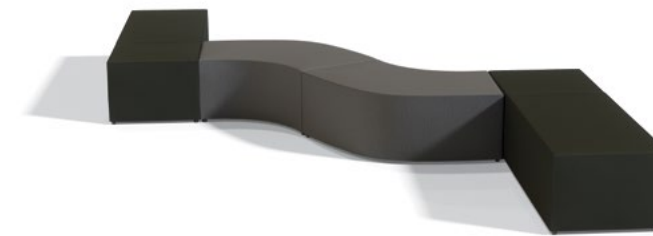

OTG13011
Rectangular Ottoman List Price **\$703**

OTG13010
V-Shaped Ottoman List Price **\$862**

OTG13008
Half Round Ottoman List Price **\$644**

OTG13009
Wedge Shaped Ottoman List Price **\$667**

Model	Description	List Price
OTG13012	Square Modular Ottoman	\$543
OTG13010	V-Shaped Modular Ottoman (\$862 each)	\$1724
OTG13011	Rectangular Modular Ottoman (\$703 each)	\$1406
OTG13009	Wedge Ottoman	\$667
OTG13008	Half Round Ottoman	\$644
OTG13007	Round Ottoman	\$496
Total		\$5480