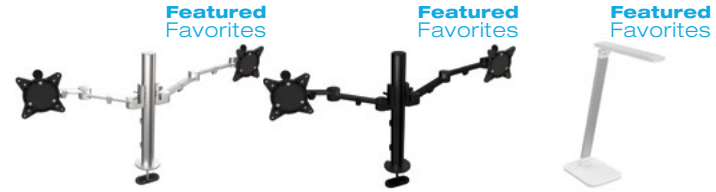

OTGMA2-TUN Dual Monitor Arm
List Price **\$299** ●

OTGMA2-BLK Dual Monitor Arm
List Price **\$299** ●

OTGLEDLAMP LED Desk Lamp
List Price **\$211** ●

OTGPCLP1-TUN Shared Surface Edge Mount Clamp to fit SLAP48, SLAP60 + SLAP71
Mounting screws included
List Price **\$73** per pair ●