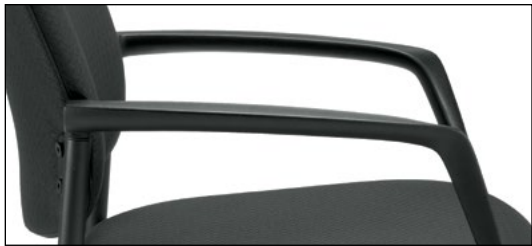

Key Feature

Polyurethane arms

InStock textile: