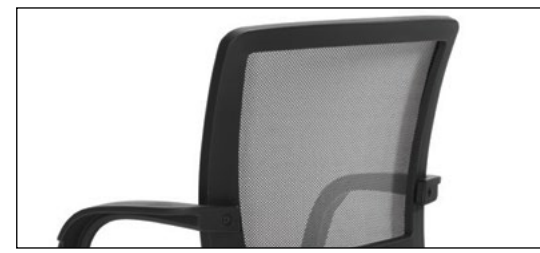

OTG13026
Mesh Back Tilter
List Price **\$407**

OTG13026
Back View

Coordinating Product

OTG13050
Mesh Armchair
(Glides shown and Casters included)
List Price **\$391**

Key Feature

Molded arms and base

InStock textile:

OTG10900
Mesh Back Tilter
List Price **\$321**

OTG10902
Mesh Back Tilter
List Price **\$348**

Key Feature

Breathable Black mesh fabric seat

InStock textile:

Key Feature

Single position tilt lock with tilt tension adjustment