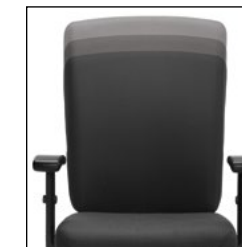

Key Features

Back height adjustment via internal ratchet