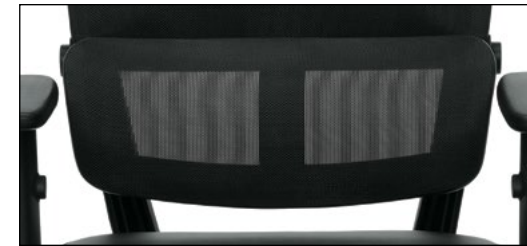

Black mesh back

Height adjustable arms with polyurethane armrests

OTG11686
Mesh Mid Back Synchro-Tilter
List Price **\$538**

Key Features

Black mesh back

Infinite position tilt lock

OTG12110
Mesh Back Tilter
List Price **\$576**

Key Feature

Lumbar pad with flexible support

OTG12112
Mesh Back Tilter
List Price **\$489**

Key Features

Stylish back design

Height adjustable arms

InStock textile:

Black Mesh
MS20 fabric seat