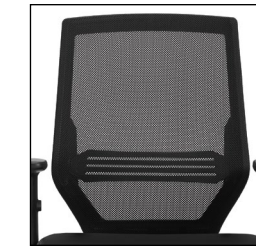

**Key Features**

Sliding seat depth with multi-function mechanism

Back height adjustment via internal ratchet

**InStock textile:**

**Black Mesh**  
fabric seat

**OTG11514**  
Mesh Mid Back Tilter  
List Price **\$391**

**OTG11685**  
Mesh High Back Synchro-Tilter  
List Price **\$581**

**Key Features**

Black mesh back

Height adjustable arms with polyurethane armrests

**OTG11686**  
Mesh Mid Back Synchro-Tilter  
List Price **\$538**

**Key Features**

Black mesh back

Infinite position tilt lock

**OTG12110**  
Mesh Back Tilter  
List Price **\$576**

**Key Feature**

Lumbar pad with flexible support

**OTG12112**  
Mesh Back Tilter  
List Price **\$489**

**Key Features**

Stylish back design

Height adjustable arms

**InStock textile:**

Black Mesh  
**MS20** fabric seat

See pages [116-121](#)  
for available textiles

**InStock textile:**

Black Mesh  
**MS20** fabric seat