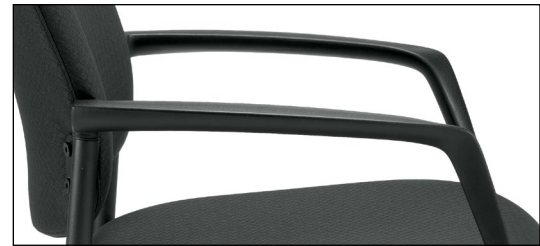

Key Feature

Polyurethane arms

InStock textile: