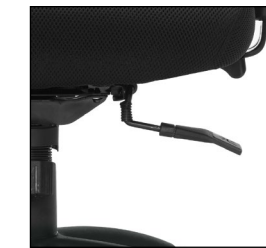

**Key Features**

Sliding seat depth with multi-function mechanism

Back height adjustment via internal ratchet

**InStock textile:**

**Black Mesh**  
fabric seat

**OTG11514**  
Mesh Mid Back Tilter  
List Price **\$391**