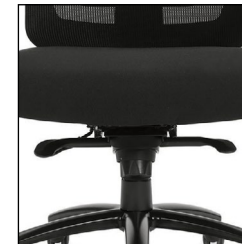

List Price **\$570**

**Key Features**

Synchro-tilt chair control

Seat slider

**InStock textile:**

LuxPlus  
**LO1P** Black

**OTG3191**  
Mesh Back Synchro-Tilter

List Price **\$744**

**Key Features**

Back height adjustment via internal ratchet

Height and width adjustable arms

**InStock textile:**

LuxPlus  
**LO1P** Black

See pages [116-121](#) for available textiles

**24/7**  
350 lb.

Featured Favorites

**OTG10703**  
Mesh Back Heavy Duty Synchro-Tilter

List Price **\$782**

**Key Features**

**HEAVY DUTY** - 350 pound capacity suitable for 24/7 use

Tilt tension adjustment and seat slider

**InStock textile:**