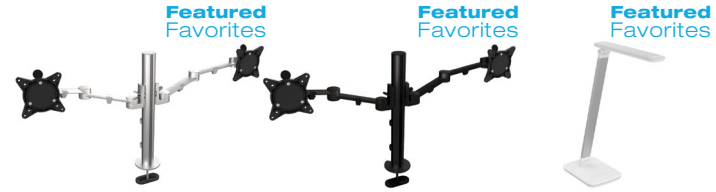

Height Adjustable

Height Adjustable Table Productivity Solutions

OTGMA2-TUN Dual Monitor Arm
List Price **$299** ●

OTGMA2-BLK Dual Monitor Arm
List Price **$299** ●

OTGLEDLAMP LED Desk Lamp
List Price **$211** ●