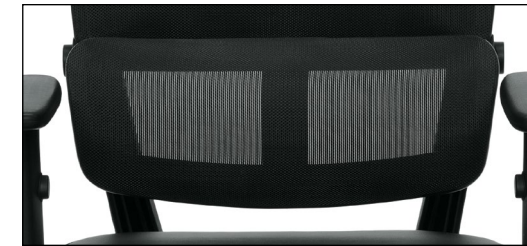

**Key Features**

Sliding seat depth with multi-function mechanism

Back height adjustment via internal ratchet

**InStock textile:**

**Black Mesh**  
fabric seat

**OTG11514**  
Mesh Mid Back Tilter  
List Price **\$391**

**OTG11685**  
Mesh High Back Synchro-Tilter  
List Price **\$581**

**Key Features**

Black mesh back

Height adjustable arms with polyurethane armrests

**OTG11686**  
Mesh Mid Back Synchro-Tilter  
List Price **\$538**

**Key Features**

Black mesh back

Infinite position tilt lock

**OTG12110**  
Mesh Back Tilter  
List Price **\$576**

**Key Feature**

Lumbar pad with flexible support

**OTG12112**  
Mesh Back Tilter  
List Price **\$489**