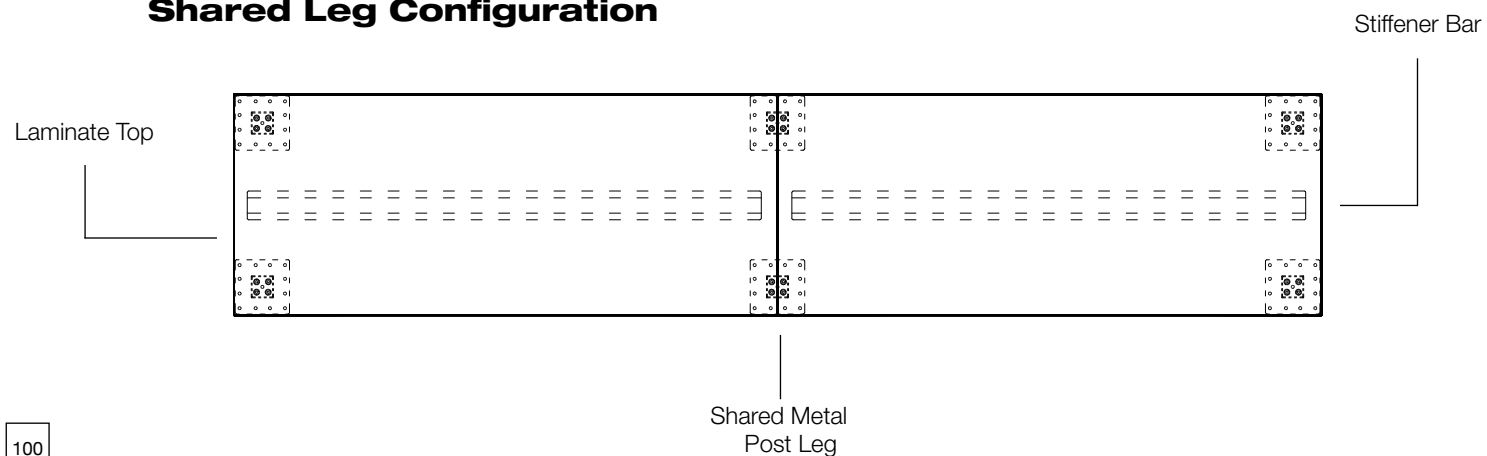

Shared Leg Configuration

Rectangular Meeting Table Tops

SL4824TOP Rectangular Laminate Top Dimensions: 48w x 24d x 1h List Price *158	SL6024TOP Rectangular Laminate Top Dimensions: 60w x 24d x 1h List Price *185	SL7124TOP Rectangular Laminate Top Dimensions: 71w x 24d x 1h List Price *215	SL4830TOP Rectangular Laminate Top Dimensions: 48w x 30d x 1h List Price *185	SL6030TOP Rectangular Laminate Top Dimensions: 60w x 30d x 1h List Price *217	SL7130TOP Rectangular Laminate Top Dimensions: 71w x 30d x 1h List Price *257

Square Meeting Table Tops

SL24SQTOP 24" Square Laminate Top Dimensions: 24w x 24d List Price *117	SL36SQTOP 36" Square Laminate Top Dimensions: 36w x 36d List Price *211	SL42SQTOP 42" Square Laminate Top Dimensions: 42w x 42d List Price *258	SL48SQTOP 48" Square Laminate Top Dimensions: 48w x 48d List Price *315

Metal Bases*

OTGSTL28 28"H Metal Square Post Table Leg - Black or Tungsten - Top mounting screws included 27.95h (standard adjustable glides) 29.65h (optional casters) List Price *87	OTGSTL15 15"H Metal Square Post Table Leg - Black or Tungsten - Top mounting screws included 15.15h (standard adjustable glides) 16.85h (optional casters) List Price *59

Optional Casters

OTGSTL1CSTR Caster for OTGSTL28 + OTGSTL15 List Price *18	OTGSTL4CSTR Casters for OTGSTL28 + OTGSTL15 (4 pack) List Price *55

Stiffener Bar

SLSB48T 48" Stiffener Bar for use with corresponding rectangular top when using with OTGSTL28 + OTGSTL15 List Price *44	SLSB60T 60" Stiffener Bar for use with corresponding rectangular top when using with OTGSTL28 + OTGSTL15 List Price *56	SLSB71T 71" Stiffener Bar for use with corresponding rectangular top when using with OTGSTL28 + OTGSTL15 List Price *67