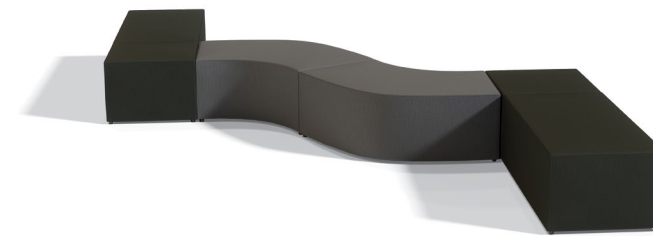

Model	Description	List Price
OTG13012	Square Modular Ottoman ($543 each)	$1086
OTG13010	V-Shaped Modular Ottoman ($862 each)	$1724
OTG13011	Rectangular Modular Ottoman ($703 each)	$1406
Total		$4216