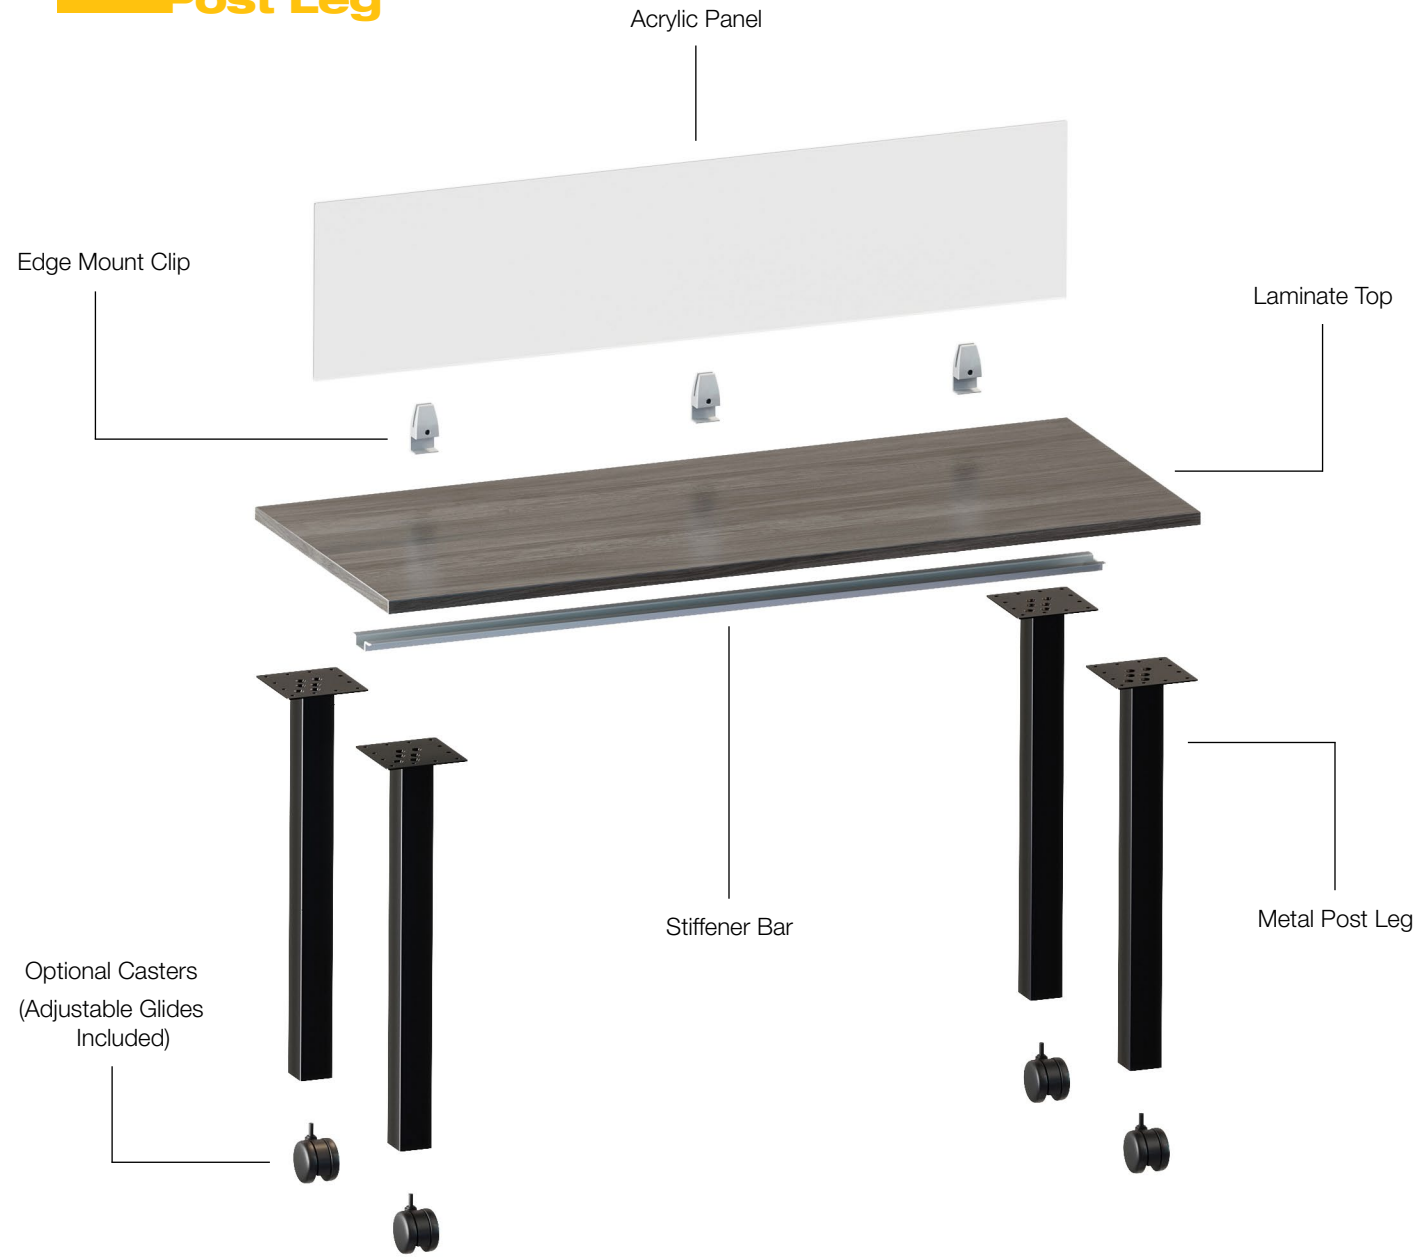

Post Leg

Shared Leg Configuration

Rectangular Meeting Table Tops

SL4824TOP Rectangular Laminate Top Dimensions: 48w x 24d x 1h List Price *158	SL6024TOP Rectangular Laminate Top Dimensions: 60w x 24d x 1h List Price *185	SL7124TOP Rectangular Laminate Top Dimensions: 71w x 24d x 1h List Price *215	SL4830TOP Rectangular Laminate Top Dimensions: 48w x 30d x 1h List Price *185	SL6030TOP Rectangular Laminate Top Dimensions: 60w x 30d x 1h List Price *217	SL7130TOP Rectangular Laminate Top Dimensions: 71w x 30d x 1h List Price *257

Square Meeting Table Tops

SL24SQTOP 24" Square Laminate Top Dimensions: 24w x 24d List Price *117	SL36SQTOP 36" Square Laminate Top Dimensions: 36w x 36d List Price *211	SL42SQTOP 42" Square Laminate Top Dimensions: 42w x 42d List Price *258	SL48SQTOP 48" Square Laminate Top Dimensions: 48w x 48d List Price *315

Metal Bases*

OTGSTL28 28"H Metal Square Post Table Leg - Black or Tungsten - Top mounting screws included 27.95h (standard adjustable glides) 29.65h (optional casters) List Price *87	OTGSTL15 15"H Metal Square Post Table Leg - Black or Tungsten - Top mounting screws included 15.15h (standard adjustable glides) 16.85h (optional casters) List Price *59

Optional Casters

OTGSTL1CSTR Caster for OTGSTL28 + OTGSTL15 List Price *18	OTGSTL4CSTR Casters for OTGSTL28 + OTGSTL15 (4 pack) List Price *55

Stiffener Bar

SLSB48T 48" Stiffener Bar for use with corresponding rectangular top when using with OTGSTL28 + OTGSTL15 List Price *44	SLSB60T 60" Stiffener Bar for use with corresponding rectangular top when using with OTGSTL28 + OTGSTL15 List Price *56	SLSB71T 71" Stiffener Bar for use with corresponding rectangular top when using with OTGSTL28 + OTGSTL15 List Price *67

InStock finishes: