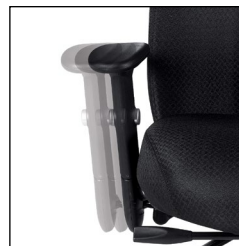

Width and height adjustable arms

InStock textile:

See pages [116-121](#)
for available textiles

InStock textile:

See pages [116-121](#)
for available textiles