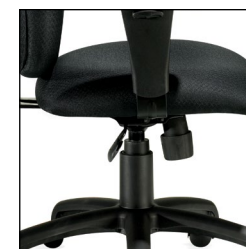

**OTG11620**  
Adjustable Height Arm Kit  
List Price **\$109**

**OTG11650 + OTG11600**  
Stool Kit with 10" Gas Cylinder  
List Price **\$272**  
(stool kit only - OTG11600)  
List Price **\$348**  
(chair only - OTG11650)  
Total As Shown **\$620**

Single position tilt lock with tilt tension adjustment

Height adjustable arms

**Key Features**

Back height adjustment via internal ratchet

Sliding seat depth with multi-function mechanism

**InStock textile:**