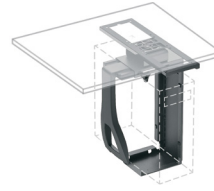

CPU Holder

PCPU-GT - $266
CPU Holder on Glide Track
3.5w x 9.3d x 13.5h

Power/Data

PMSPDM - $254
Power/Data Block
Black
6.5w x 3.5d x 2.75h