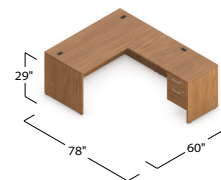

MLP107 - $1,237

- 1 ML6030D
- 1 ML4824R
- 1 ML22HBF