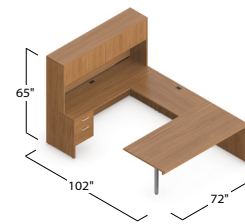

This example features an ergonomic task chair, a sit-stand desk, a power unit, a monitor support and a desk light.

desks + tables ²DAY instock

Ionic™ | OfficestoGo

Stocked in Absolute Acajou (ACJ) and Winter Cherry (WCR), please see sample packages or build your own: