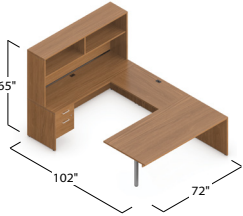

MLP321 - $2,417

- 1 ML7236RM
- 1 ML22HBF
- 1 ML72HO
- 1 ML7224C
- 1 ML4224FB