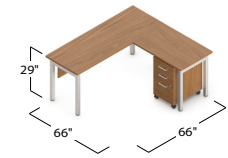

MLP231 - $1,894

- 1 ML6630DWL
- 1 ML3624RWL
- 1 MLMP22BBF
- 1 ML6612MPT