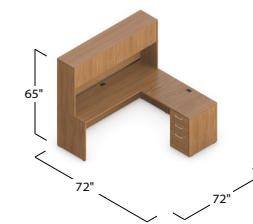

MLP106 - $2,210

- 1 ML72HO
- 2 ML36DRL
- 1 ML7224C
- 1 ML4824R
- 1 ML22BBF