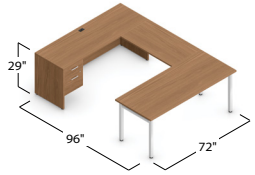

MLP228 - $1,755

- 1 ML7230DWL
- 1 ML4224B
- 1 ML7224C
- 1 ML22HBF