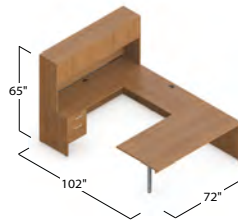

This example features an ergonomic task chair, a sit-stand desk, a power unit, a monitor support and a desk light.

desks + tables **2** DAY instock

Ionic™ | Offices to Go

Stocked in Absolute Acajou (ACJ) and Winter Cherry (WCR), please see sample packages or build your own: