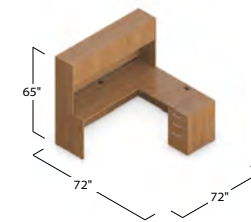

MLP106 - $2,329

- 1 ML72HO
- 2 ML36DRL
- 1 ML7224C
- 1 ML4824R
- 1 ML22BBF