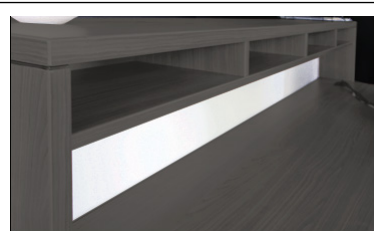

STANDARD FEATURES

Floating glass panel with fluorescent light

Pigeon hole organizer with light kit below

OPTION

Stack on transaction unit

Components

DESKS

Bow Desk
ML7242BD
72W x 36-42D x 29H