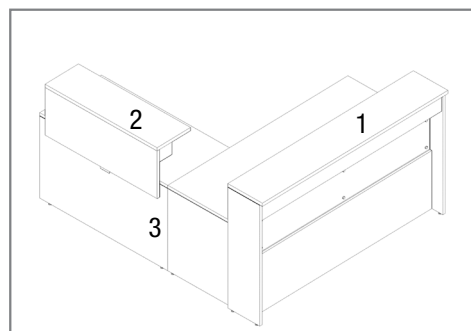

Pages 17 - 18

- 1 - ML72MRD
- 2 - ML36RT
- 3 - ML4224R

LAMINATE FINISHES

METAL LEGS - PAINTED FINISHES

PET FELT FINISHES