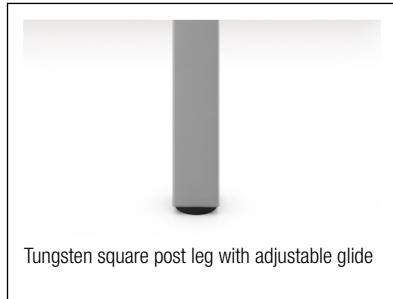

FEATURES

Furniture for the way you work

Sit - Stand

FEATURES

- Range of adjustability with 1" thick top is 27.8" to 45.5"H
- Easy to use up/down controller with digital readout and three memory programmable positions
- Table base frame telescopes to accommodate top widths from 48" to 72"