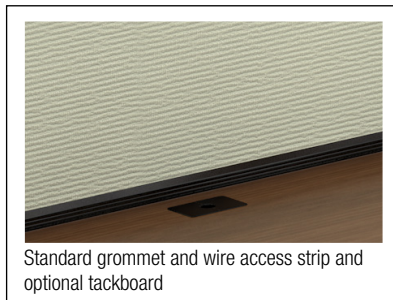

Executive solutions

The contemporary-classic design of Ionic management suites offers style and function that will stand the test of time. With choices in layout, details and finishes, Ionic can reflect your company's culture.

FEATURES