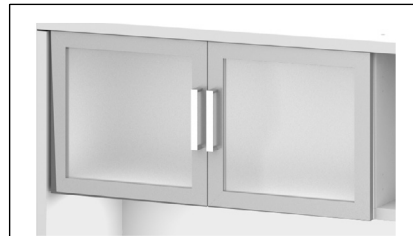

Exceptional quality - affordable price

With its clean lines, Ionic™ combines form with function to support a wide range of workplace applications. From private offices to collaborative spaces, boardrooms or reception areas, Ionic offers solutions that will exceed your expectations and keep you on budget.

FEATURES

Optional Aluminum framed glazed doors for hutches