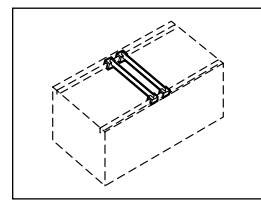

FBB
Front-to-Back Hanging File Bars
$20