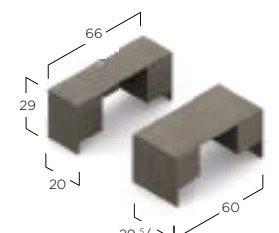

Genoa LIMITED AVAILABILITY WHILE INVENTORY REMAINS Sample Layouts

LAYOUT GEN501
G3060DP G2066CK
$1898