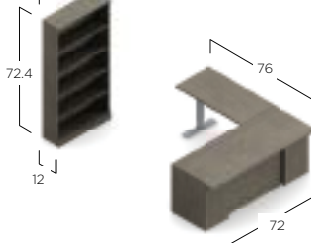

LAYOUT ZIRA MANAGER3*
Z3072F3R+HQ PHAT2346T
PH3T6601 Z16L2ES+HQ
ZHBC72
$4433