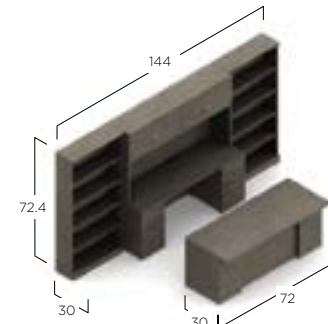

LAYOUT ZIRA EXEC2
Z3072F23+HQ Z2472T
Z16L2ES+HQ Z16L2BFS+HQ
Z72S42H+HQ ZHBC72 (2)
$7279