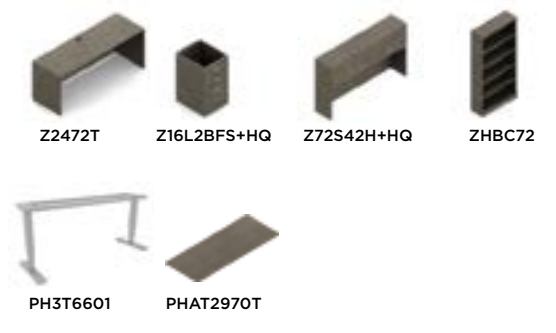

Components Shown

Seating shown Factor 5540-8 with Shadow Frame (SH) (page 6)

Available immediately in the following finish: