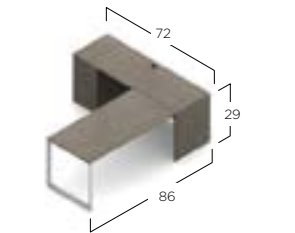

LAYOUT ZIRA MANAGER4*
Z2472T Z16L2BFS+HQ
Z3060MRR
$2208