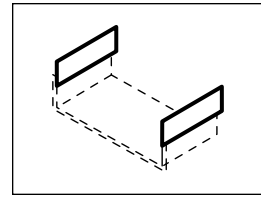

9342P-2F1H (not shown) - LIMITED QTY AVAILABLE
42" Wide 2 Drawer Lateral File
42w x 18d x 27.125h
$784

9342P-3F1H (not shown) - LIMITED QTY AVAILABLE
42" Wide 3 Drawer Lateral File
42w x 18d x 40.5h
$1022

9342P-4F1H (not shown) - LIMITED QTY AVAILABLE
42" Wide 4 Drawer Lateral File
42w x 18d x 54h
$1321

9342P-5F1H (not shown) - LIMITED QTY AVAILABLE
42" Wide 5 Drawer Lateral File
42w x 18d x 65.25h
$1645

EDPS
Side Adapters
$37