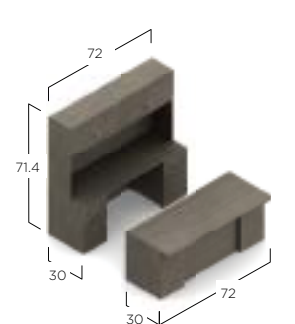

Zira Sample Layouts

LAYOUT ZIRA EXEC1
Z3072F23+HQ Z2472T
Z16L2ES+HQ Z16L2BFS+HQ
Z72S42H+HQ
$5457