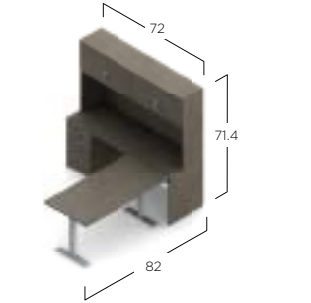

LAYOUT ZIRA MANAGER5B*
Z2472T Z16L2BFS+HQ
PHAT2958T PH3T6601
Z72S42H+HQ
$4268

*Shown with Foli Height Adjustable Tables (page 83).