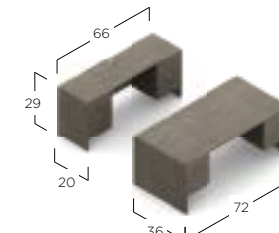

LAYOUT GEN505
G3672DP G2066CK
$2123