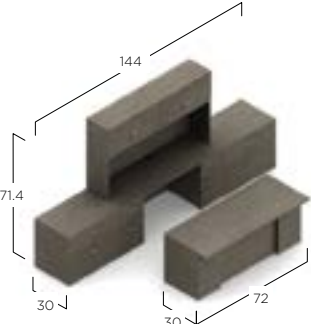

LAYOUT ZIRA EXEC3
Z3072F23+HQ Z2472T
Z16L2ES+HQ (2) Z16L2BFS+HQ
Z72S42H+HQ Z36L2ES
$7789