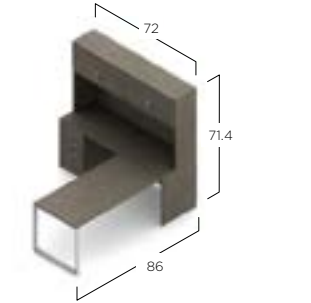

LAYOUT ZIRA MANAGER5A
Z2472T Z16L2BFS+HQ
Z3060MRR Z72S42H+HQ
$3561