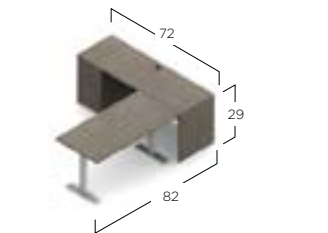

LAYOUT ZIRA MANAGER4B*
Z2472T Z16L2BFS+HQ
PHAT2958T PH3T6601
$2915