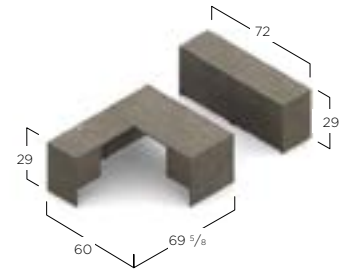

LAYOUT GEN507L
G3060SPR G2040FL
G2036LF (2)
$3246