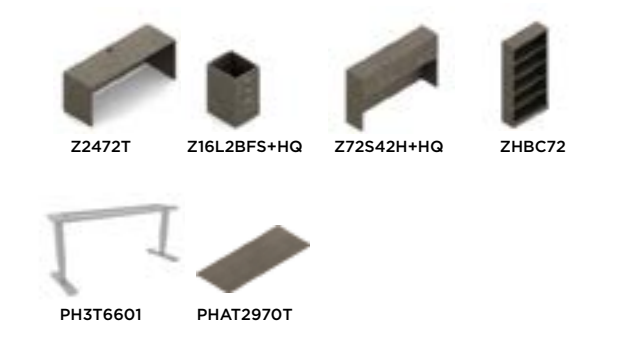

Components Shown

Seating shown Factor 5540-8 with Shadow Frame (SH) (page 6)

Available immediately in the following finish: