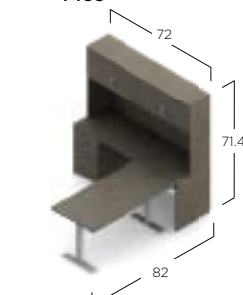

LAYOUT ZIRA MANAGER5A
Z2472T Z16L2BFS+HQ
Z3060MRR Z72S24H+HQ
\$3561

LAYOUT ZIRA MANAGER5B*
Z2472T Z16L2BFS+HQ
PHAT2958T PH3T6601
Z72S24H+HQ
\$4268

*Shown with Foli Height Adjustable Tables (page 83).

Genoa — LIMITED AVAILABILITY WHILE INVENTORY REMAINS