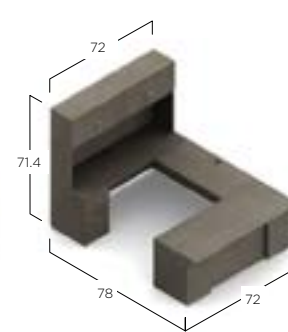

LAYOUT ZIRA EXEC4
Z3072F3R+HQ Z2448FB
Z16L2ES+HQ Z2472T
Z72S42H+HQ
$4747