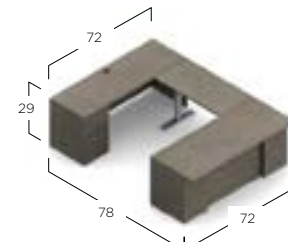

LAYOUT ZIRA EXEC5*
Z3072F3R+HQ PHAT2346T
PH3T6601 Z16L2ES+HQ
Z2472T
$4256