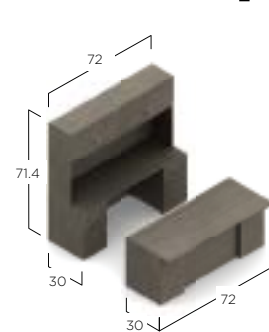

Zira Sample Layouts

LAYOUT ZIRA EXEC1
Z3072F23+HQ Z2472T
Z16L2ES+HQ Z16L2BFS+HQ
Z72S42H+HQ ZHBC72 (2)
$5457