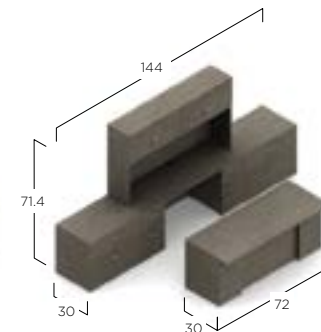

LAYOUT ZIRA EXEC3
Z3072F23+HQ Z2472T
Z16L2ES+HQ (2) Z16L2BFS+HQ
Z72S42H+HQ Z36L2ES
$7789