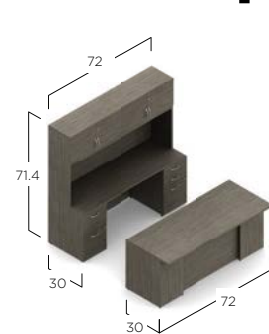

Zira Sample Layouts

LAYOUT ZIRA EXEC1
Z3072F23+HQ Z2472T
Z16L2ES+HQ Z16L2BFS+HQ
Z72S42H+HQ ZHBC72 (2)
$5457