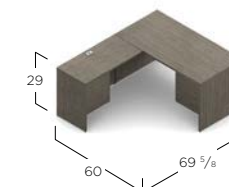

# Genoa LIMITED AVAILABILITY WHILE INVENTORY REMAINS Sample Layouts

**LAYOUT GEN501**  
G3060DP G2066CK  
\$1898

**LAYOUT GEN505**  
G3672DP G2066CK  
\$2123

**LAYOUT GEN506**  
G3672DP G2036LF (2)  
\$2941