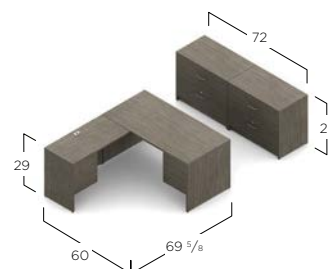

LAYOUT GEN507L
G3060SPR G2040FL
G2036LF (2)
$3246