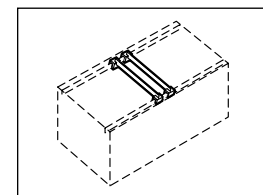

FBB
Front-to-Back Hanging File Bars
*20