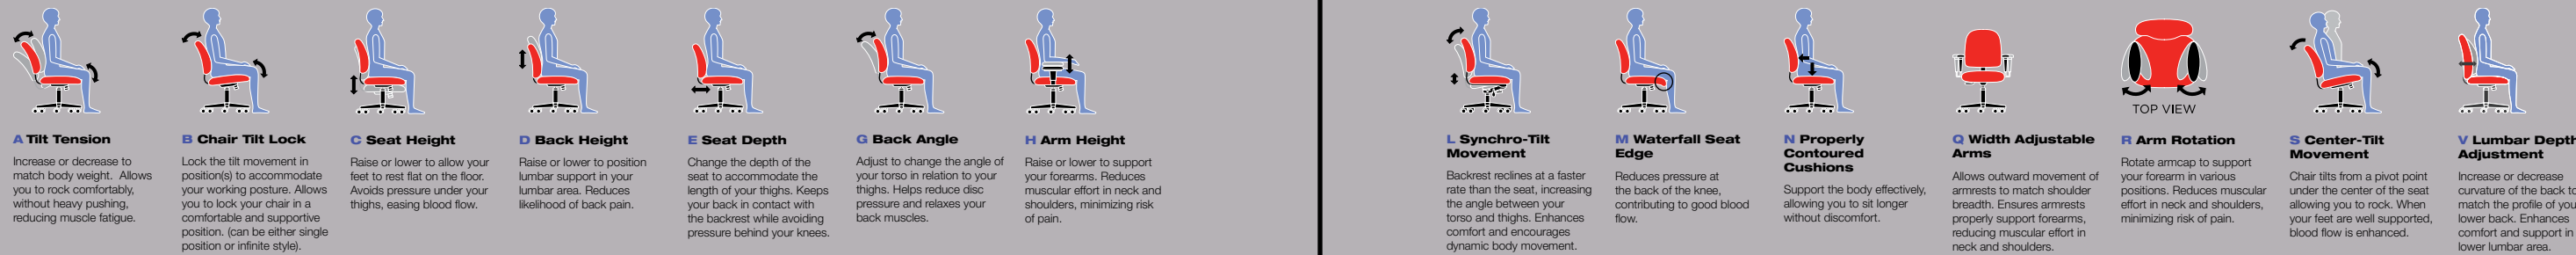

OTG11692 - page 101
Mesh Tilter
Dimensions: 24.5w x 25d x 38h
Ergonomic Features: A, B, C, E, H, M, N, S

- Black mesh back with mock leather surround and perforated Luxhide seat
- Pneumatic seat height adjustment
- Height adjustable arms
- Single position tilt lock with tilt tension adjustment
- Seat depth adjustment
- Twin wheel carpet casters
- Soft casters (OTG10700) are available (page 171)

List Price **$477**

OTG11516B - page 108
High Back Mesh Back Synchro-Tilter
Dimensions: 26.75w x 24d x 41.5h
Ergonomic Features: A, B, C, H, L, M, N

- Black mesh back with breathable Black mesh fabric seat
- Pneumatic seat height adjustment
- Height adjustable arms with polyurethane armrests
- Synchro-tilt chair control with single position tilt lock
- Twin wheel carpet casters
- Soft casters (OTG10700) are available (page 171)

List Price **$483**

OTG11865B - LIMITED QTY AVAILABLE - page 109
Mesh Back Tilter
Dimensions: 27w x 25d x 38h
Ergonomic Features: A, B, C, H, M, N, S

- Black mesh back with patterned Black fabric seat
- Pneumatic seat height adjustment
- Height adjustable arms with titanium accents
- Single position tilt lock with tilt tension adjustment
- Twin wheel carpet casters
- Soft casters (OTG10701) are available (page 171)

List Price **$488**

A Tilt Tension
Increase or decrease to match body weight. Allows you to rock comfortably, reducing muscle fatigue.

B Chair Tilt Lock
Lock the tilt movement in position(s) to accommodate your working posture. Allows you to lock your chair in a comfortable and supportive position. (can be either single position or infinite style).

C Seat Height
Raise or lower to allow your feet to rest flat on the floor. Avoids pressure under your thighs, easing blood flow.

D Back Height
Raise or lower to position lumbar support in your lumbar area. Reduces likelihood of back pain.

E Seat Depth
Change the depth of the seat to accommodate the length of your thighs. Keeps your back in contact with the backrest while avoiding pressure behind your knees.

G Back Angle
Adjust to change the angle of your torso in relation to your thighs. Helps reduce disc pressure and relaxes your back muscles.

H Arm Height
Raise or lower to support your forearms. Reduces muscular effort in neck and shoulders, minimizing risk of pain.

L Synchro-Tilt Movement
Backrest reclines at a faster rate than the seat, increasing the angle between your torso and thighs. Enhances comfort and encourages dynamic body movement.

M Waterfall Seat Edge
Reduces pressure at the back of the knee, contributing to good blood flow.

N Properly Contoured Cushions
Support the body effectively, allowing you to sit longer without discomfort.

Q Width Adjustable Arms
Allows outward movement of armrests to match shoulder breadth. Ensures armrests properly support forearms, reducing muscular effort in neck and shoulders.

R Arm Rotation
Rotate armcap to support your forearm in various positions. Reduces muscular effort in neck and shoulders, minimizing risk of pain.

S Center-Tilt Movement
Chair tilts from a pivot point under the center of the seat allowing you to rock. When your feet are well supported, blood flow is enhanced.

V Lumbar Depth Adjustment
Increase or decrease curvature of the back to match the profile of your lower back. Enhances comfort and support in the lower lumbar area.