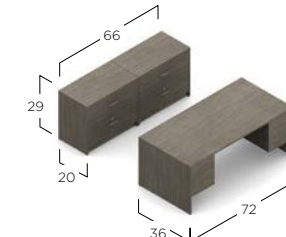

LAYOUT GEN506
G3672DP G2036LF (2)
$2941