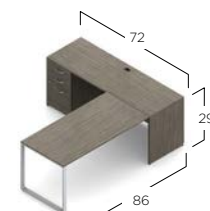

LAYOUT ZIRA MANAGER4*
Z2472T Z16L2BFS+HQ
Z3060MRR
$2208