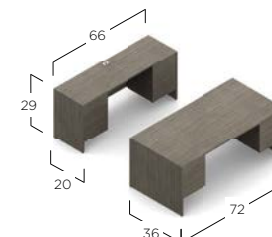

LAYOUT GEN505
G3672DP G2066CK
$2123