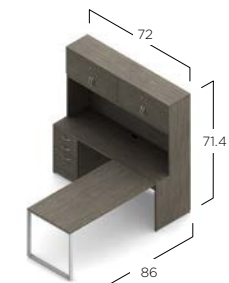

LAYOUT ZIRA MANAGER5A
Z2472T Z16L2BFS+HQ
Z3060MRR Z72S24H+HQ
$3561