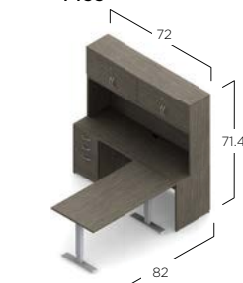

LAYOUT ZIRA MANAGER5B*
Z2472T Z16L2BFS+HQ
PHAT2958T PH3T6601
Z72S24H+HQ
$4268

*Shown with Foli Height Adjustable Tables (page 83).