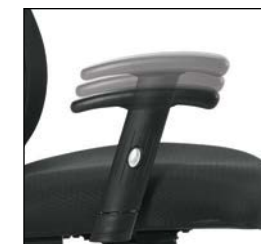

Back height adjustment via internal ratchet

Multi-Tilter mechanism

Available only in the following textile:

**Black Mesh** fabric seat

For specifications and dimensions see pages 156-158.

**Key Features**

Stylish wing back design