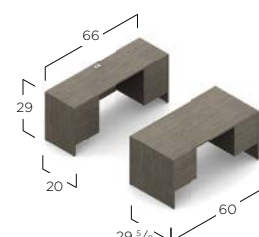

Genoa LIMITED AVAILABILITY WHILE INVENTORY REMAINS Sample Layouts

LAYOUT GEN501
G3060DP G2066CK
$1898