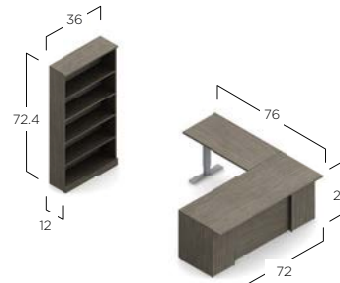

LAYOUT ZIRA MANAGER3*
Z3072F3R+HQ PHAT2346T
PH3T6601 Z16L2ES+HQ
ZHBC72
$4433