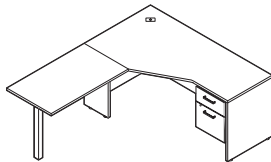

MLP115L: "L" Shape 78" x 66"

Package Contents	Model Number	Quantity	List Price	Package Price
Extended Corner Credenza - LEFT	ML6636CEL	1	$511	$1227
Rectangular Island w/Monopost	ML4224RI	1	$353	
Hanging Box/File Pedestal	ML22HBF	1	$363