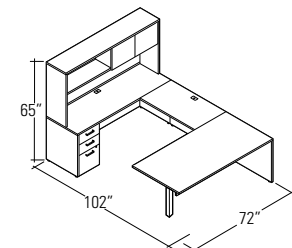

MLP121: "U" Shaped Suite

Package Contents	Model Number	Quantity	List Price	Package Price
Rectangular Island w/Monopost	ML7236RM	1	$545	$2374
Bridge	ML4224FB	1	$319	
Credenza - Rectangular	ML7224C	1	$413	
Hutch - 72"	ML72HO	1	$533	
Laminate Doors	ML36DRL	1	$102	
Box/Box/File Pedestal	ML22BBF	1	$462	

* Can be assembled left or right