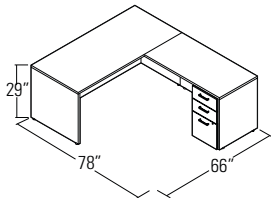

MLP108: "L" Shape Desk*

Package Contents	Model Number	Quantity	List Price	Package Price
Rectangular Desk	ML6630D	1	$400	$1236
Return	ML4824R	1	$374	
Box/Box/File Pedestal	ML22BBF	1	$462