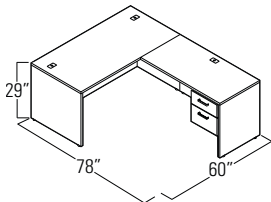

MLP107: "L" Shape Desk*

Package Contents	Model Number	Quantity	List Price	Package Price
Rectangular Desk	ML6030D	1	$375	$1112
Return	ML4824R	1	$374	
Hanging Box/File Pedestal	ML22HBF	1	$363