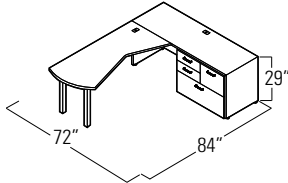

MLP217L: "L" Shape w/Delta Surface

Package Contents	Model Number	Quantity	List Price	Package Price
Credenza - Rectangular	ML7224C	1	$413	$1585
Delta Island w/2 Monoposts - LEFT	ML6030PL	1	$449	
Multi-Storage Unit - No Top	ML3622MS	1	$723