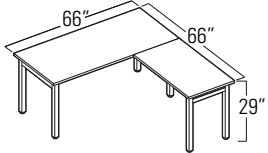

MLP222: "L" Shape Suite*

Package Contents	Model Number	Quantity	List Price	Package Price
Table Desk	ML6630DWL	1	$605	$907
Return	ML3624RWL	1	$302