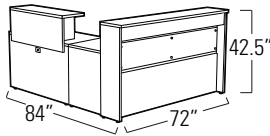

MLP633: Reception Suite

Package Contents	Model Number	Quantity	List Price	Package Price
Reception Desk	ML72MRD	1	$2524	$3264
Return	ML4824R	1	$374	
Reception Desk Top	ML36RT	1	$366	

* Can be assembled left or right