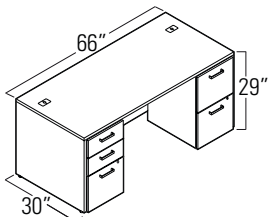

MLP109 - 66" x 30" Double Pedestal Desk

Package Contents	Model Number	Quantity	List Price	Package Price
Rectangular Desk	ML6630D	1	$400	$1309
Box/Box/File Pedestal	ML22BBF	1	$462	
File/File Pedestal	ML22FF	1	$447	

* Can be assembled left or right