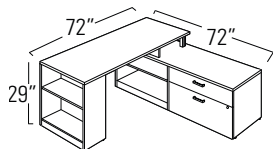

MLP237: Ionic "L" Shape Suite*

Package Contents	Model Number	Quantity	List Price	Package Price
Overlap Desk with Bookcase	ML7230POB	1	$941	$2262
Low Shelf Unit - No Top	ML2136CO	1	$471	
Low Box/File - No Top	ML2136BF	1	$696	
Top For 24"D Storage Unit	ML7224LT	1	$154	

* Can be assembled left or right