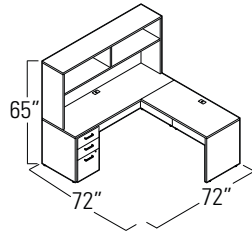

MLP206: Supervisor Suite w/Rectangular Credenza*

Package Contents	Model Number	Quantity	List Price	Package Price
Return	ML4824R	1	$374	$1782
Credenza - Rectangular	ML7224C	1	$413	
Box/Box/File Pedestal	ML22BBF	1	$462	
Hutch - 72"	ML72HO	1	$533