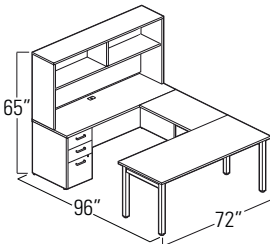

MLP229: "U" Shaped Suite*

Package Contents	Model Number	Quantity	List Price	Package Price
Table Desk	ML7230DWL	1	$620	$2210
Bridge Top	ML4224B	1	$182	
Credenza - Rectangular	ML7224C	1	$413	
Hutch - 72"	ML72HO	1	$533	
Box/Box/File Pedestal	ML22BBF	1	$462