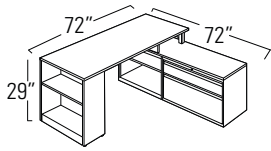

I IONIC™ - PACKAGES

MLP241: Ionic and MVL "L" Shape Suite*

Package Contents	Model Number	Quantity	List Price	Package Price
Overlap Desk with Bookcase	ML7224POB	1	$877	$2058
1 ½ Open Shelf	M19361XSN	1	$421	
1 ½ Drawer High Lateral Cabinet	M1936PXB	1	$609	
Top For 19.25"D Storage Unit	ML7219LT	1	$151