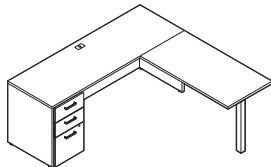

MLP114 - "L" Shape 72" x 72"*

Package Contents	Model Number	Quantity	List Price	Package Price
Credenza - Rectangular	ML7224C	1	$413	$1251
Rectangular Island w/Monopost	ML4824RI	1	$376	
Box/Box/File Pedestal	ML22BBF	1	$462	

* Can be assembled left or right