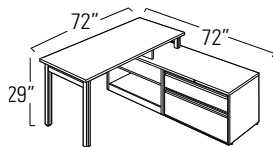

MLP236: Ionic and MVL "L" Shape Suite*

Package Contents	Model Number	Quantity	List Price	Package Price
Overlap Desk with Legs	ML7230POL	1	$613	$1794
1 ½ Open Shelf	M19361XSN	1	$421	
1 ½ Drawer High Lateral Cabinet	M1936PXB	1	$609	
Top For 19.25"D Storage Unit	ML7219LT	1	$151