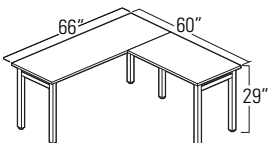

MLP223: "L" Shape Suite*

Package Contents	Model Number	Quantity	List Price	Package Price
Table Desk	ML6624DWL	1	$559	$861
Return	ML3624RWL	1	$302