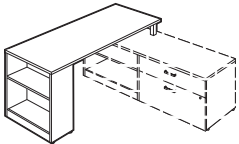

Overlap Desk w/Bookcase

ML7224POB	72 x 24 x 29 <i>1829 x 610 x 737</i>	94 <i>42.64</i>	10 <i>0.28</i>	$877
ML7230POB	72 x 30 x 29 <i>1829 x 762 x 737</i>	118 <i>53.52</i>	11.5 <i>0.32</i>	$941

To overlap and be supported by low storage and 22.25"H shelving units. Includes one 12"D bookcase with an adjustable shelf, one 5 3/4" high H-leg support and laminate support spacer. Specify laminate finish for top and support spacer, laminate finish for bookcase and H-leg finish. Alternative: May also be supported by a 1 1/2 high MVL steel storage unit with a 1" thick laminate top. Shipped easy to assemble in 3 cartons.