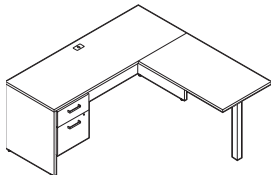

MLP113: "L" Shape 66" x 66"*

Package Contents	Model Number	Quantity	List Price	Package Price
Credenza - Rectangular	ML6624C	1	$369	$1085
Rectangular Island w/Monopost	ML4224RI	1	$353	
Hanging Box/File Pedestal	ML22HBF	1	$363