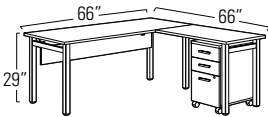

MLP231: "L" Shape Suite*

Package Contents	Model Number	Quantity	List Price	Package Price
Table Desk	ML6630DWL	1	$605	$1703
Return	ML3624RWL	1	$302	
Box/Box/File Mobile Pedestal	MLMP22BBF	1	$637	
Modesty Panel for Table Desk	ML6612MPT	1	$159