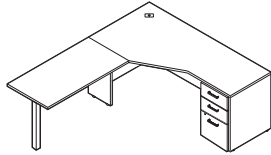

MLP116L: "L" Shape 84" x 72"

Package Contents	Model Number	Quantity	List Price	Package Price
Extended Corner Credenza - LEFT	ML7236CEL	1	$580	$1418
Rectangular Island w/Monopost	ML4824RI	1	$376	
Box/Box/File Pedestal	ML22BBF	1	$462