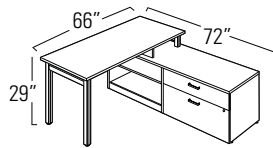

MLP238: Ionic "L" Shape Suite*

Package Contents	Model Number	Quantity	List Price	Package Price
Overlap Desk with Legs	ML6630POL	1	$599	$1920
Low Shelf Unit - No Top	ML2136CO	1	$471	
Low Box/File - No Top	ML2136BF	1	$696	
Top For 24"D Storage Unit	ML7224LT	1	$154