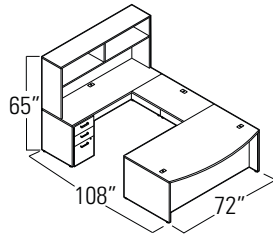

MLP205: Management Suite - Bow Front Desk w/Rectangular Credenza*

Package Contents	Model Number	Quantity	List Price	Package Price
Bow Desk	ML7242BD	1	$697	$2424
Credenza - Rectangular	ML7224C	1	$413	
Hutch - 72"	ML72HO	1	$533	
Bridge	ML4224FB	1	$319	
Box/Box/File Pedestal	ML22BBF	1	$462