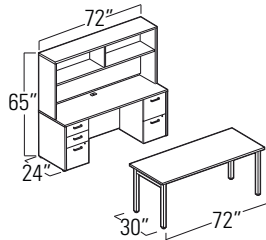

MLP230: Office Suite

Package Contents	Model Number	Quantity	List Price	Package Price
Table Desk	ML7230DWL	1	$620	$2475
Credenza - Rectangular	ML7224C	1	$413	
Hutch - 72"	ML72HO	1	$533	
Box/Box/File Pedestal	ML22BBF	1	$462	
File/File Pedestal	ML22FF	1	$447