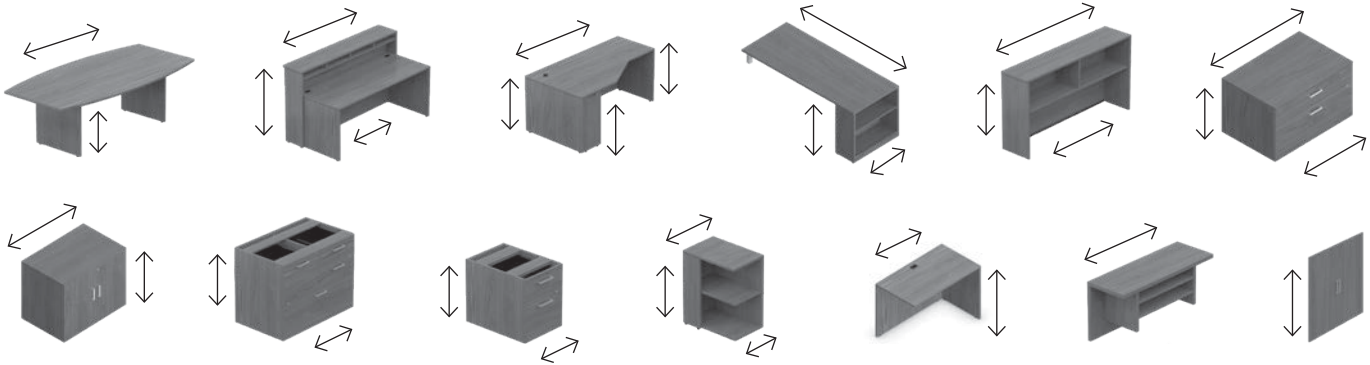

LAMINATES WITH WOODGRAIN

- Typical woodgrain direction for Ionic is outlined below:

ASSEMBLY

- Reception Desk (ML72MRD) is shipped in 2 cartons (desk - KD, mantle - assembled).
- Pedestals, lateral files and storage cabinets are shipped assembled.
- All other components are shipped easy to assemble and require some assembly.