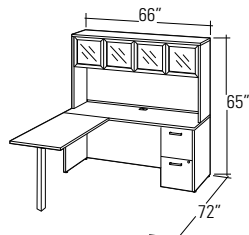

MLP235: Management "L" Suite

Package Contents	Model Number	Quantity	List Price	Package Price
Rectangular Island w/Monopost	ML4824RI	1	$376	$2643
Credenza - Rectangular	ML6624C	1	$369	
Glazed Doors	ML33DRAG	2	$471	
Hutch - 66"	ML66HO	1	$509	
File/File Pedestal	ML22FF	1	$447	

* Can be assembled left or right