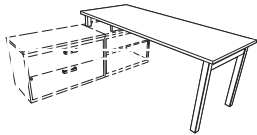

Overlap Desk w/Legs

ML6624POL	66 x 24 x 29 <i>1676 x 610 x 737</i>	69 <i>31.3</i>	5 <i>0.14</i>	$544
ML6630POL	66 x 30 x 29 <i>1676 x 762 x 737</i>	81 <i>36.74</i>	5.75 <i>0.16</i>	$599
ML7224POL	72 x 24 x 29 <i>1829 x 610 x 737</i>	73 <i>33.11</i>	5.25 <i>0.14</i>	$560
ML7230POL	72 x 30 x 29 <i>1829 x 762 x 737</i>	86 <i>39.01</i>	6 <i>0.16</i>	$613

To overlap and be supported by low storage and 22.25"H shelving units. Includes one 28" high H-leg, one 5 3/4" high H-leg support and laminate support spacer. Specify laminate finish for top and support spacer and H-leg finish. Alternative: May also be supported by a 1 1/2 high MVL steel storage unit with a 1" thick laminate top. Shipped easy to assemble in 2 cartons.