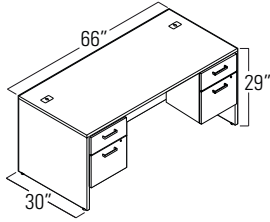

MLP110: 66" x 30" Double Pedestal Desk

Package Contents	Model Number	Quantity	List Price	Package Price
Rectangular Desk	ML6630D	1	$400	$1126
Hanging Box/File Pedestal	ML22HBF	2	$363