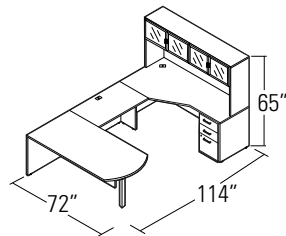

MLP202R: Management Suite - "D" Island w/Left Extended Credenza

Package Contents	Model Number	Quantity	List Price	Package Price
"D" Island w/Monopost	ML7236DM	1	$545	$2340
Extended Corner Credenza - LEFT	ML7236CEL	1	$580	
Hutch - 72"	ML72HO	1	$533	
Bridge	ML4224FB	1	$319	
Hanging Box/File Pedestal	ML22HBF	1	$363