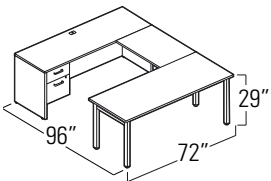

MLP228: "U" Shaped Suite*

Package Contents	Model Number	Quantity	List Price	Package Price
Table Desk	ML7230DWL	1	$620	$1578
Bridge Top	ML4224B	1	$182	
Credenza - Rectangular	ML7224C	1	$413	
Hanging Box/File Pedestal	ML22HBF	1	$363