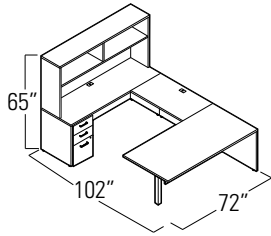

I IONIC™ - PACKAGES

MLP221: Management Suite - Rectangular Island*

Package Contents	Model Number	Quantity	List Price	Package Price
Rectangular Island w/Monopost	ML7236RM	1	$545	$2272
Bridge	ML4224FB	1	$319	
Credenza - Rectangular	ML7224C	1	$413	
Hutch - 72"	ML72HO	1	$533	
Box/Box/File Pedestal	ML22BBF	1	$462