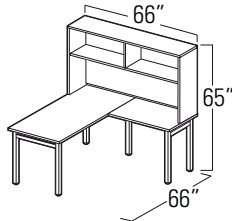

MLP227: "L" Shaped Suite*

Package Contents	Model Number	Quantity	List Price	Package Price
Table Desk	ML6630DWL	1	$605	$1416
Return	ML3624RWL	1	$302	
Hutch - 66"	ML66HO	1	$509