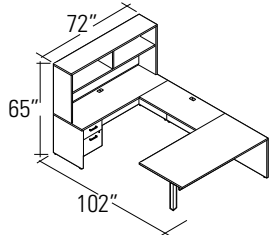

MLP321: "U" Shaped Suite

Package Contents	Model Number	Quantity	List Price	Package Price
Rectangular Island w/Monopost	ML7236RM	1	$545	$2173
Bridge	ML4224FB	1	$319	
Credenza - Rectangular	ML7224C	1	$413	
Hutch - 72"	ML72HO	1	$533	
Hanging Box/File Pedestal	ML22HBF	1	$363