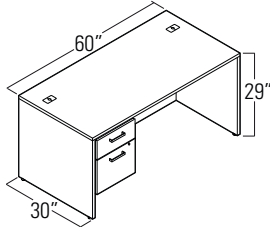

MLP111: 60" x 30" Single Pedestal Desk*

Package Contents	Model Number	Quantity	List Price	Package Price
Rectangular Desk	ML6030D	1	$375	$738
Hanging Box/File Pedestal	ML22HBF	1	$363