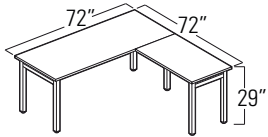

I IONIC™ - PACKAGES

MLP224: "L" Shape Suite*

Package Contents	Model Number	Quantity	List Price	Package Price
Table Desk	ML7230DWL	1	$620	$946
Return	ML4224RWL	1	$326