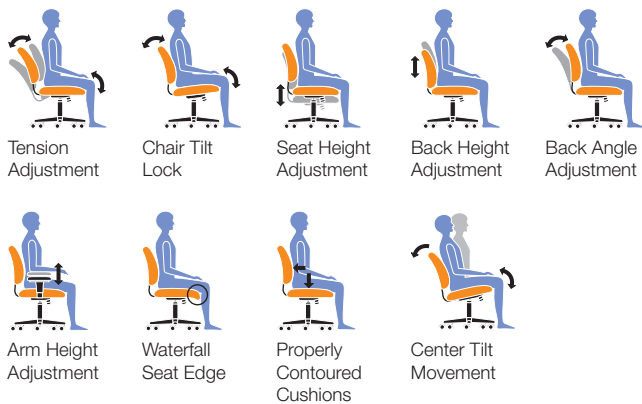

OTG11653

Patterned Black fabric upholstery • Pneumatic seat height adjustment
 • Height adjustable arms with pivot feature • Infinite seat tilt lock with tilt tension adjustment • Back angle adjustment • Height adjustable lumbar support • Scuff resistant arched molded base with twin wheel carpet casters • Soft casters (OTG10700) are available • Greenguard certified • UPSable

Overall Dimensions: 26.5W x 25D x 39H
 Seat Height: 17" - 22"
 Seat Width: 20"
 Seat Depth: 19"
 Back Height: 19" - 21"
 Back Width: 19.5"
 Arm Height: 6.5" - 8.5"

Features:

This chair can be upholstered in other textile options and shipped within 2 days! (a \$71 list upcharge applies).