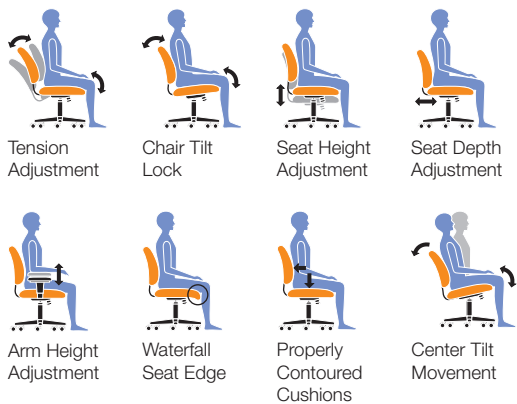

Features:

This chair can be upholstered in other textile options and shipped within 2 days! (a $71 list upcharge applies).