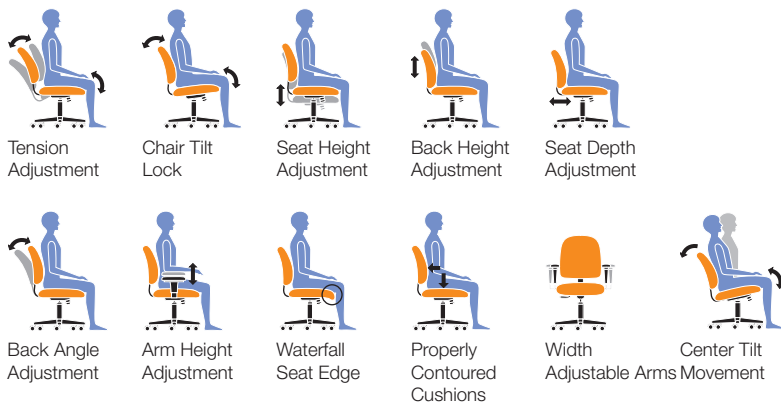

OTG11769B

Black mesh back with patterned Black mesh fabric seat • Pneumatic seat height adjustment • Height and width adjustable armrests • Infinite seat tilt lock with tilt tension adjustment • Back angle adjustment • Back height adjustment via internal ratchet • Seat slider • Scuff resistant arched molded base with twin wheel carpet casters • Soft casters (OTG10700) are available • Greenguard certified • UPSable

Overall Dimensions: 26.75W x 23.5D x 43H
 Seat Height: 19" - 23"
 Seat Width: 22"
 Seat Depth: 18" - 20.5"
 Back Width: 19.5"
 Back Height: 22" - 26"
 Arm Height: 7" -9.5"

Features:

List price **\$550**