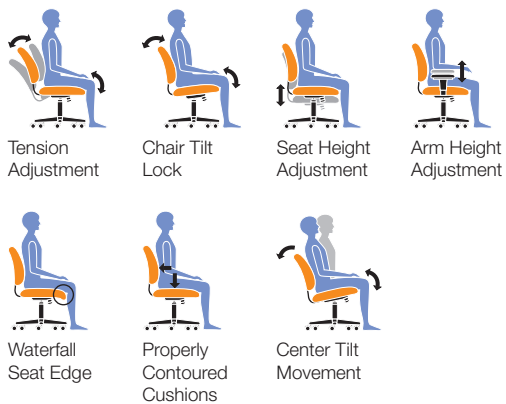

OTG11921B

Mid back design • Black mesh back with breathable Black air mesh fabric seat • Pneumatic seat height adjustment • Height adjustable arms with polyurethane armrests • Tilter mechanism with single position tilt lock & tilt tension adjustment • Scuff resistant high rise molded base with twin wheel carpet casters • Soft casters (OTG10700) are available • Greenguard certified • UPSable

Overall Dimensions: 25W x 23D x 39H
 Seat Height: 17" - 21"
 Seat Width: 20"
 Seat Depth: 17.5"
 Back Height: 20"
 Back Width: 19"
 Arm Height: 8" - 11"

Features:

List price **\$340**