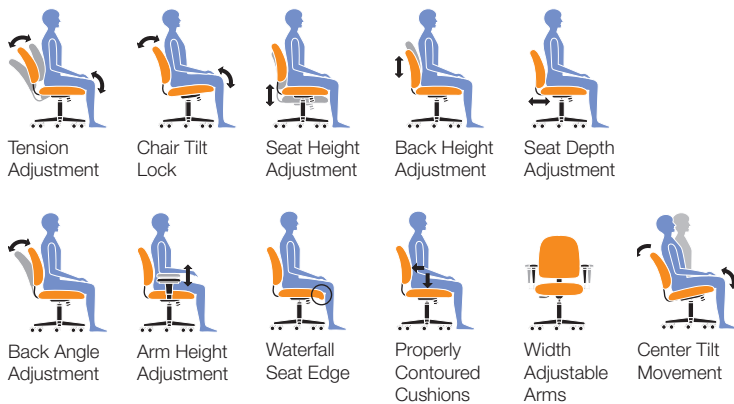

OTG2913

Black luxhide upholstery with mock leather trim • Pneumatic seat height adjustment • Height and width adjustable armrests • Infinite seat lock with tilt tension adjustment • Back angle adjustment • Back height adjustment via internal ratchet • Forward tilt control • Seat depth adjustment • Seat slider • Scuff resistant arched molded base with twin wheel carpet casters • Soft casters (OTG10700) are available • Greenguard certified • UPSable

Overall Dimensions: 25W x 24D x 41H
 Seat Height: 17" - 22"
 Seat Width: 20.5"
 Seat Depth: 18" - 21"
 Back Height: 22"
 Back Width: 19"
 Arm Height: 8.5" - 11"

Features:

This chair can be upholstered in other textile options and shipped within 2 days! (a \$71 list upcharge applies).