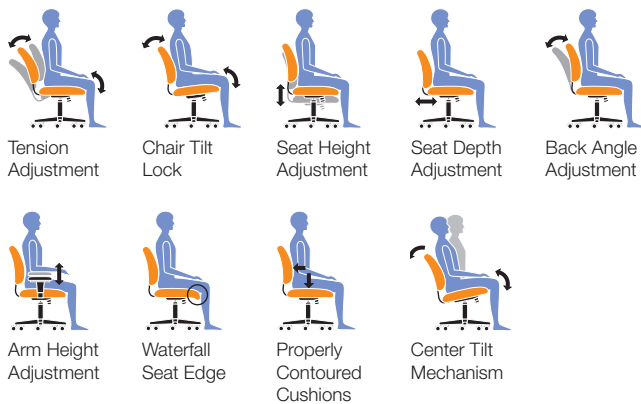

OTG3103

Black mesh back with breathable Black mesh fabric seat • Pneumatic seat height adjustment • Height adjustable arms • Multi-function mechanism with seat depth adjustment • Back angle adjustment • Forward tilt mechanism • Seat slider mechanism • Infinite seat tilt lock with tilt tension adjustment • Height and depth adjustable lumbar support • Scuff resistant arched molded base with twin wheel carpet casters • Soft casters (OTG10700) are available • Greenguard certified • UPSable

Overall Dimensions: 26W x 27D x 39.5H
 Seat Height: 17.5" - 22.5"
 Seat Width: 20"
 Seat Depth: 17.5" - 20.5"
 Back Height: 20"
 Back Width: 19.5"
 Arm Height: 8" - 11.5"

Features:

This chair can be upholstered in other textile options and shipped within 2 days! (a \$71 list upcharge applies).