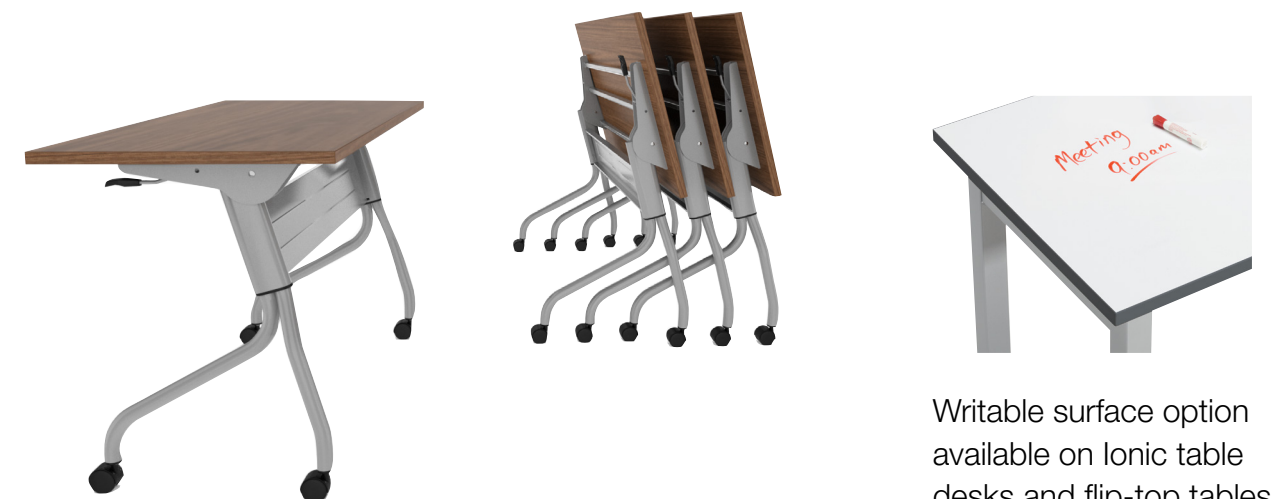

FEATURES

desking shown in Noce Medio

Inspire productive work and well-being

Height adjustable tables shown with narrow mobile pedestals

Ionic Quick Assembly Height Adjustable Table Sit-Stand

FEATURES

- Electric height adjustable table desk travels from 28.1" to 46.7"H
- Easy to use up/down controller with digital readout and three memory programmable positions
- Table base frame telescopes to accommodate top widths from 48" to 72"

Activity-based

42" H maker tables make activity-based sharing and learning easy.

Training rooms

Create flexible training spaces with Ionic's flip-top single lever action tables. Nests tightly for compact storage.