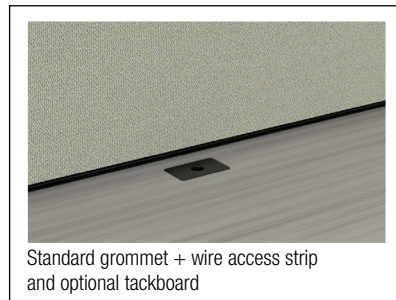

Executive solutions

The contemporary and classic design of Ionic management suites offers style and function that will stand the test of time. With choices in layout, details and finishes, Ionic can reflect your company's culture.

FEATURES

desking shown in Noce Medio