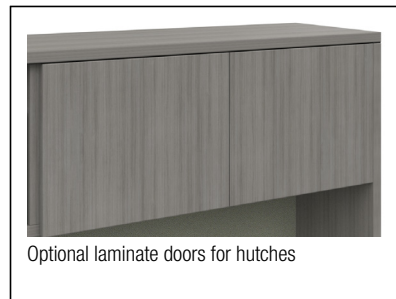

Executive solutions

The contemporary and classic design of Ionic management suites offers style and function that will stand the test of time. With choices in layout, details and finishes, Ionic can reflect your company's culture.

FEATURES

desking shown in Noce Medio