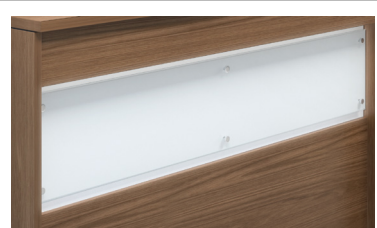

STANDARD FEATURES

Floating glass panel with fluorescent light

Pigeon hole organizer with light kit below

OPTION

Stack on transaction unit

desking + tables shown in Winter Cherry

DESKS

Bow Desk
ML7242BD
72W x 36-42D x 29H