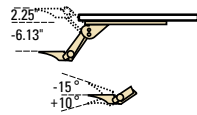

KPSF03 - $577
Slim Fit Mechanism with Tray and Height Adjustable Mouse Support

KSM02-21 - $293
Lift-N-Lock Keyboard Support Mechanism
9w x 23.8d x 9.7h

KP0202 - $556
Lift-N-Lock Mechanism with HDPE Tray and Left and Right Mouse Supports

Not available through Quick Ship program