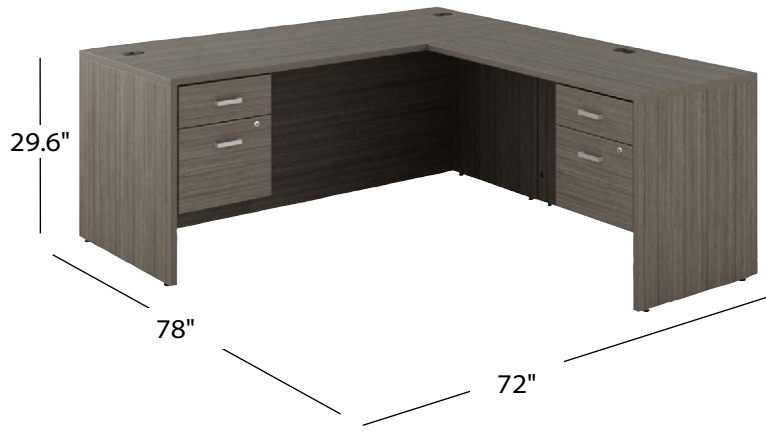

- 1 NL7230D
- 1 NL4224R
- 1 NL23BBF

🇨🇦 **L-Shaped Desk**
with double hanging box/file pedestals

NLP522 - \$2,461

- 1 NL7230D
- 1 NL4824R
- 2 NL23HBF

🇨🇦 **L-Shaped Suite**
with box/box/file pedestal + hutch