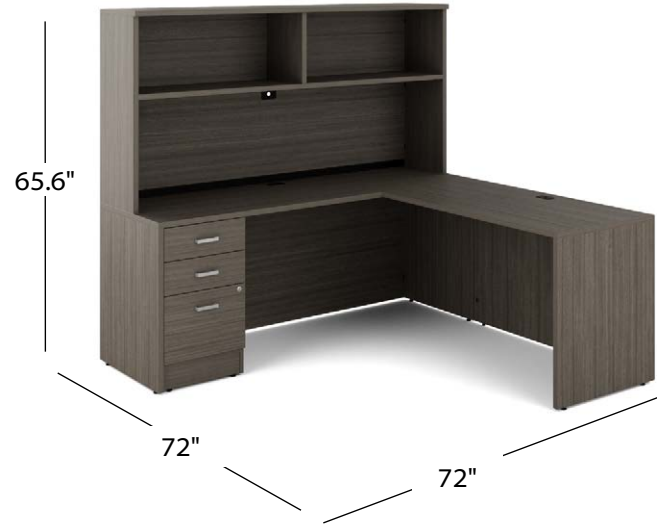

- 1 NL7230D
- 1 NL4224R
- 1 NL23BBF

🇨🇦 **L-Shaped Desk**
with double hanging box/file pedestals

NLP522 - \$2,461

- 1 NL7230D
- 1 NL4824R
- 2 NL23HBF

🇨🇦 **L-Shaped Suite**
with box/box/file pedestal + hutch

NLP424 - \$2,862

- 1 NL7224C
- 1 NL4824R
- 1 NL71HO
- 1 NL23BBF

🇨🇦 **L-Shaped Desk**
with double box/box/file pedestals

NLP523 - \$2,895

- 1 NL7230D
- 1 NL4824R
- 2 NL23BBF

🇨🇦 **L-Shaped Suites**
with box/box/file pedestal + hutch with doors