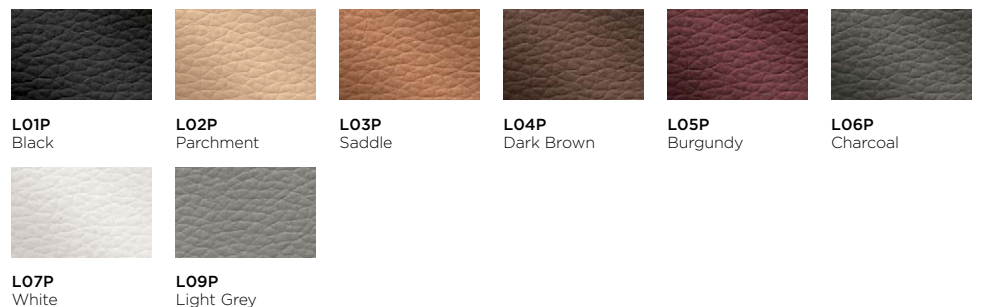

LuxPlus | available on Avro, Ibex and ObusForme Comfort

vinyl (PVC) coated fabric face / polyester backing