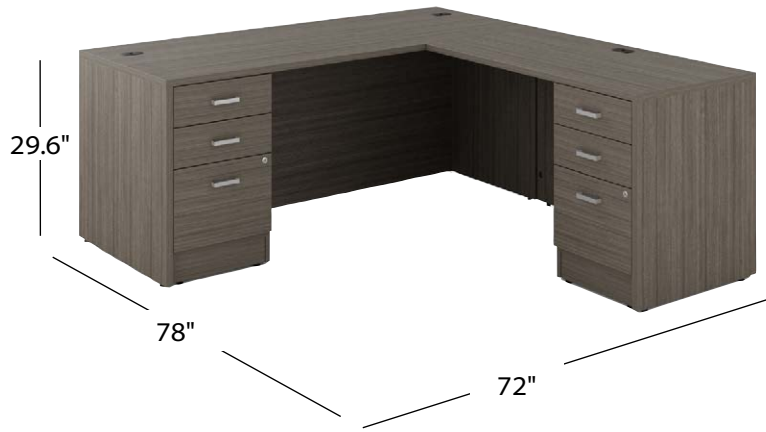

- 1 NL7230D
- 1 NL4224R
- 1 NL23BBF

🇨🇦 **L-Shaped Desk**
with double hanging box/file pedestals

NLP522 - \$2,461

- 1 NL7230D
- 1 NL4824R
- 2 NL23HBF

🇨🇦 **L-Shaped Suite**
with box/box/file pedestal + hutch

NLP424 - \$2,862

- 1 NL7224C
- 1 NL4824R
- 1 NL71HO
- 1 NL23BBF

🇨🇦 **L-Shaped Desk**
with double box/box/file pedestals

NLP523 - \$2,895

- 1 NL7230D
- 1 NL4824R
- 2 NL23BBF

🇨🇦 **L-Shaped Suites**
with box/box/file pedestal + hutch with doors