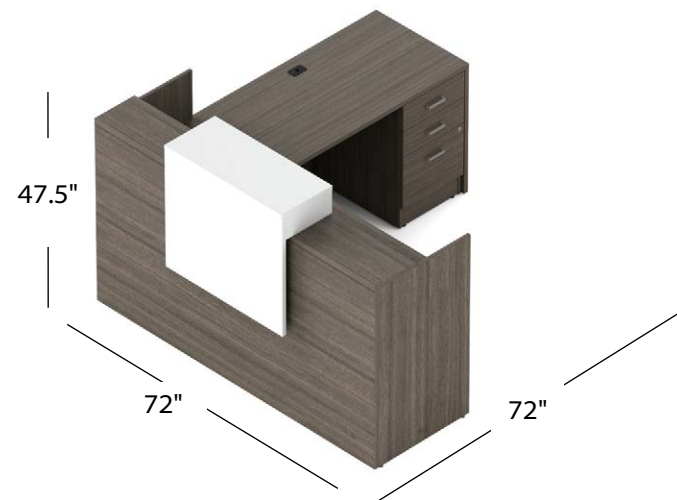

L-Shaped Reception Desk
with box/box/file pedestal
overhang cubby available
in Designer White only

NLP7272RD - $4,044

- 1 NL2472RD
- 1 NL4824R
- 1 NL23BBF