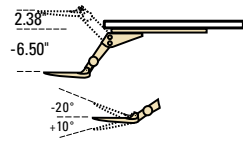

Keyboard Mechanisms

KSFK-21 - $293
Slim Fit Keyboard Support Mechanism
7.5w x 23.8d x 4.75h

KPSF02 - $556
Slim Fit Mechanism with HDPE Tray and Left and Right Mouse Supports