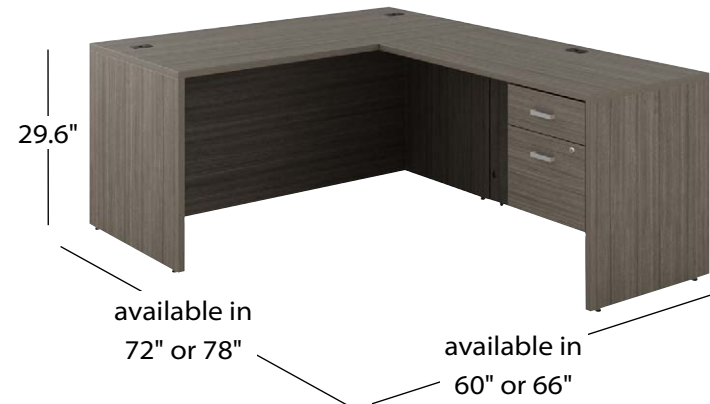

NLP107 - \$1,874

- 1 NL6030D
- 1 NL4824R
- 1 NL23HBF

🇨🇦 **Double Pedestal Desk**
with box/box/file pedestals

NLP519 - \$2,261

- 1 NL7230D
- 2 NL23BBF

🇨🇦 **L-Shaped Desks**
with box/box/file pedestal

NLP525 - \$2,054