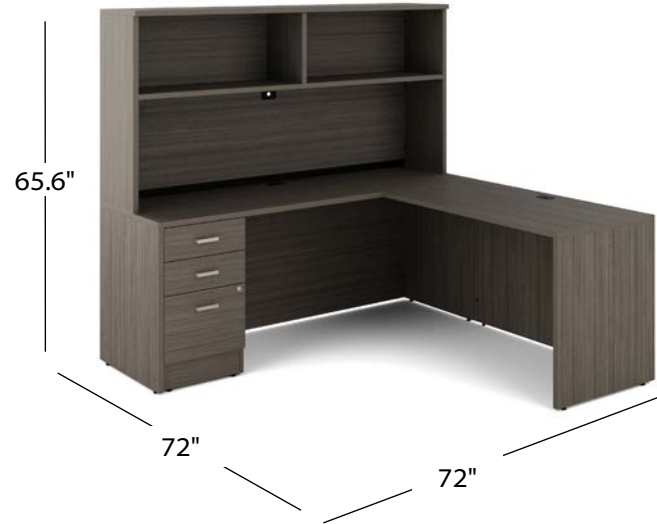

**NLP403 - \$2,047**

- 1 NL7230D
- 1 NL4224R
- 1 NL23BBF

**L-Shaped Desk**  
with double hanging box/file pedestals

**NLP522 - \$2,389**

- 1 NL7230D
- 1 NL4824R
- 2 NL23HBF

**L-Shaped Suite**  
with box/box/file pedestal  
+ hutch

**NLP424 - \$2,779** new

- 1 NL7224C
- 1 NL4824R
- 1 NL71HO
- 1 NL23BBF

**L-Shaped Desk**  
with double box/box/file pedestals

**NLP523 - \$2,811**

- 1 NL7230D
- 1 NL4824R
- 2 NL23BBF

**L-Shaped Suites**  
with box/box/file pedestal  
+ hutch with doors