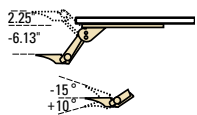

KPSF03 - $550
Slim Fit Mechanism
with Tray and Height
Adjustable Mouse
Support

KSM02-21 - $266
Lift-N-Lock Keyboard
Support Mechanism
9w x 23.8d x 9.7h

KP0202 - $529
Lift-N-Lock Mechanism
with HDPE Tray and
Left and Right Mouse
Supports

Not available
through Quick
Ship program