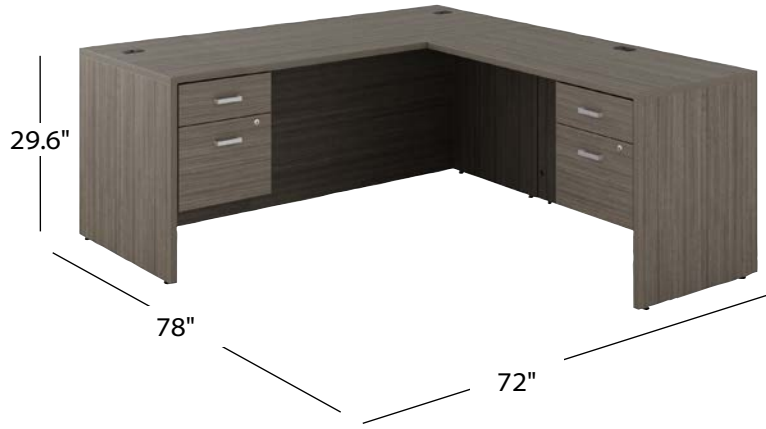

**NLP403 - \$2,047**

- 1 NL7230D
- 1 NL4224R
- 1 NL23BBF

**L-Shaped Desk**  
with double hanging box/file pedestals

**NLP522 - \$2,389**

- 1 NL7230D
- 1 NL4824R
- 2 NL23HBF

**L-Shaped Suite**  
with box/box/file pedestal  
+ hutch