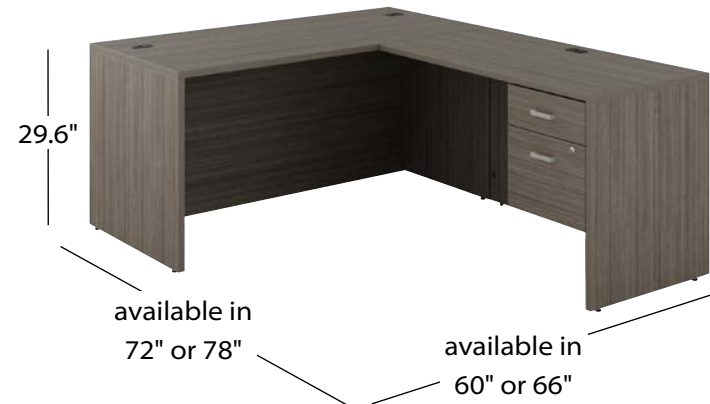

- 1 NL6630D
- 2 NL23HBF

**NLP518 - \$1,773**

- 1 NL7230D
- 2 NL23HBF

**Double Pedestal Desk**  
with box/box/file pedestals

**NLP519 - \$2,195**

- 1 NL7230D
- 2 NL23BBF

**L-Shaped Desks**  
with hanging box/file pedestal

**NLP524 - \$1,783**

- 1 NL6030D
- 1 NL4224R
- 1 NL23HBF

**NLP520 - \$1,800**

- 1 NL6630D
- 1 NL4224R
- 1 NL23HBF

**NLP107 - \$1,819**

- 1 NL6030D
- 1 NL4824R
- 1 NL23HBF

**L-Shaped Desks**  
with box/box/file pedestal