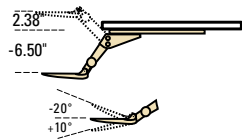

Not available
through Quick
Ship program

KSFK-21 - $266
Slim Fit Keyboard
Support Mechanism
7.5w x 23.8d x 4.75h

KPSF02 - $529
Slim Fit Mechanism
with HDPE Tray and
Left and Right Mouse
Supports