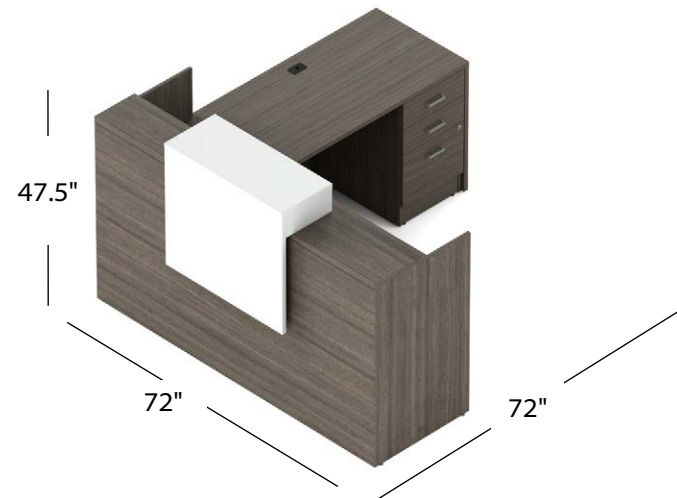

L-Shaped Reception Desk
with box/box/file pedestal
overhang cubby available
in Designer White only

NLP7272RD - $4,044

- 1 NL2472RD
- 1 NL4824R
- 1 NL23BBF