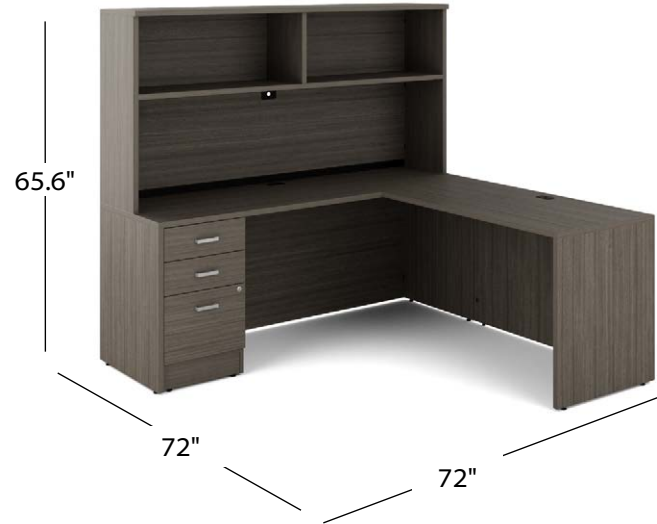

**NLP403 - \$2,108**

- 1 NL7230D
- 1 NL4224R
- 1 NL23BBF

**L-Shaped Desk**  
with double hanging box/file pedestals

**NLP522 - \$2,461**

- 1 NL7230D
- 1 NL4824R
- 2 NL23HBF

**L-Shaped Suite**  
with box/box/file pedestal + hutch

**NLP424 - \$2,862**

- 1 NL7224C
- 1 NL4824R
- 1 NL71HO
- 1 NL23BBF

**L-Shaped Desk**  
with double box/box/file pedestals

**NLP523 - \$2,895**

- 1 NL7230D
- 1 NL4824R
- 2 NL23BBF

**L-Shaped Suites**  
with box/box/file pedestal + hutch with doors