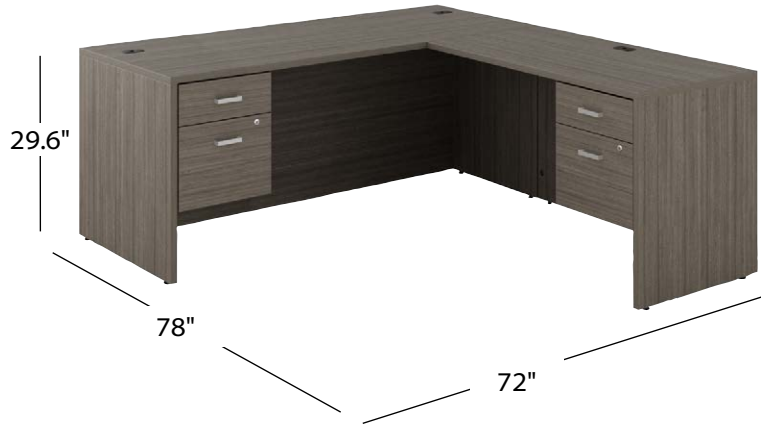

**NLP403 - \$2,108**

- 1 NL7230D
- 1 NL4224R
- 1 NL23BBF

**L-Shaped Desk**  
with double hanging box/file pedestals

**NLP522 - \$2,461**

- 1 NL7230D
- 1 NL4824R
- 2 NL23HBF

**L-Shaped Suite**  
with box/box/file pedestal + hutch