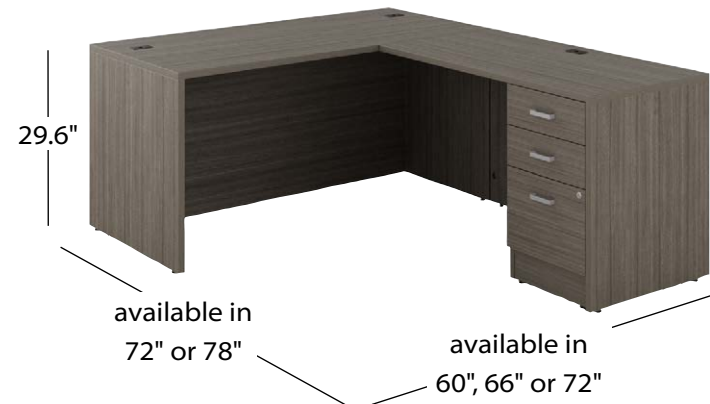

- 1 NL6030D
- 1 NL4224R
- 1 NL23HBF

**NLP520 - \$1,854**

- 1 NL6630D
- 1 NL4224R
- 1 NL23HBF

**NLP107 - \$1,874**

- 1 NL6030D
- 1 NL4824R
- 1 NL23HBF

**L-Shaped Desks**  
with box/box/file pedestal

**NLP525 - \$2,054**

**NLP403 - \$2,108**

- 1 NL7230D
- 1 NL4224R
- 1 NL23BBF

**L-Shaped Desk**  
with double hanging box/file pedestals

**NLP522 - \$2,461**

- 1 NL7230D
- 1 NL4824R
- 2 NL23HBF

**L-Shaped Suite**  
with box/box/file pedestal + hutch