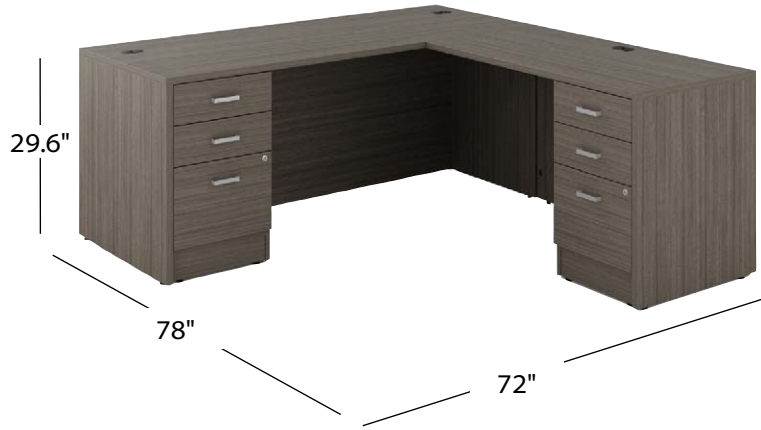

**NLP403 - \$2,108**

- 1 NL7230D
- 1 NL4224R
- 1 NL23BBF

**L-Shaped Desk**  
with double hanging box/file pedestals

**NLP522 - \$2,461**

- 1 NL7230D
- 1 NL4824R
- 2 NL23HBF

**L-Shaped Suite**  
with box/box/file pedestal + hutch

**NLP424 - \$2,862**

- 1 NL7224C
- 1 NL4824R
- 1 NL71HO
- 1 NL23BBF

**L-Shaped Desk**  
with double box/box/file pedestals

**NLP523 - \$2,895**

- 1 NL7230D
- 1 NL4824R
- 2 NL23BBF

**L-Shaped Suites**  
with box/box/file pedestal + hutch with doors