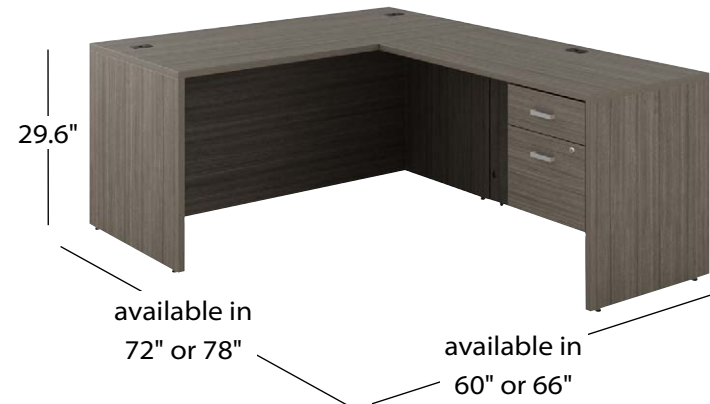

Double Pedestal Desks
with hanging box/file pedestals

NLP110 - $1,789

- 1 NL6630D
- 2 NL23HBF

NLP518 - $1,826

- 1 NL7230D
- 2 NL23HBF

Double Pedestal Desk
with box/box/file pedestals

NLP519 - $2,261

- 1 NL7230D
- 2 NL23BBF

L-Shaped Desks
with hanging box/file pedestal

NLP524 - $1,836

- 1 NL6030D
- 1 NL4224R
- 1 NL23HBF

NLP520 - $1,854

- 1 NL6630D
- 1 NL4224R
- 1 NL23HBF

NLP107 - $1,874

- 1 NL6030D
- 1 NL4824R
- 1 NL23HBF

L-Shaped Desks
with box/box/file pedestal

NLP525 - $2,054

- 1 NL6030D
- 1 NL4224R
- 1 NL23BBF

NLP521 - $2,071

- 1 NL6630D
- 1 NL4224R
- 1 NL23BBF

NLP515 - $2,091

- 1 NL6030D
- 1 NL4824R
- 1 NL23BBF

NLP108 - $2,108

- 1 NL6630D
- 1 NL4824R
- 1 NL23BBF

NLP403 - $2,108

- 1 NL7230D
- 1 NL4224R
- 1 NL23BBF