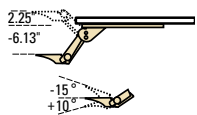

KPSF03 - $550
Slim Fit Mechanism with Tray and Height Adjustable Mouse Support

KSM02-21 - $266
Lift-N-Lock Keyboard Support Mechanism
9w x 23.8d x 9.7h

KP0202 - $529
Lift-N-Lock Mechanism with HDPE Tray and Left and Right Mouse Supports

Not available through Quick Ship program