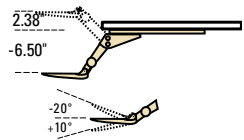

Keyboard Mechanisms

KSM01-21 - \$203
Soft Touch Keyboard Support Mechanism
9w x 23.8d x 4.3h

KP0102 - \$466
Soft Touch Mechanism with HDPE Tray and Left and Right Mouse Supports

Not available through Quick Ship program

KSFK-21 - \$266
Slim Fit Keyboard Support Mechanism
7.5w x 23.8d x 4.75h

KPSF02 - \$529
Slim Fit Mechanism with HDPE Tray and Left and Right Mouse Supports

KPSF03 - \$550
Slim Fit Mechanism with Tray and Height Adjustable Mouse Support