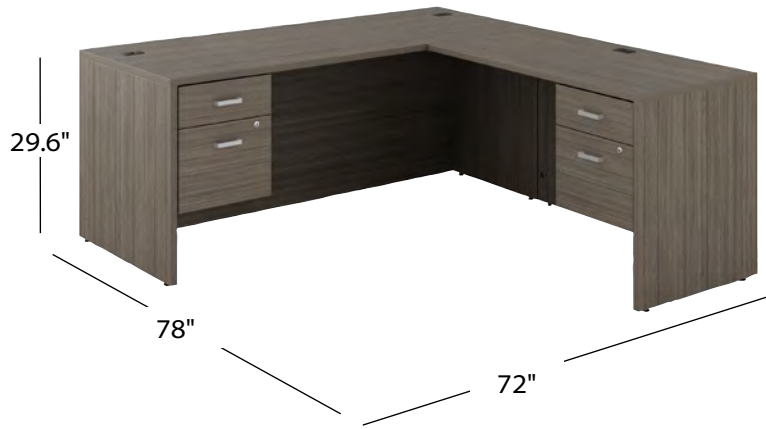

NLP108 - \$2,047

- 1 NL6630D
- 1 NL4824R
- 1 NL23BBF

new

L-Shaped Desk
with double hanging box/file pedestals

NLP522 - \$2,389

- 1 NL7230D
- 1 NL4824R
- 2 NL23HBF

new

L-Shaped Desk
with double box/box/file pedestals