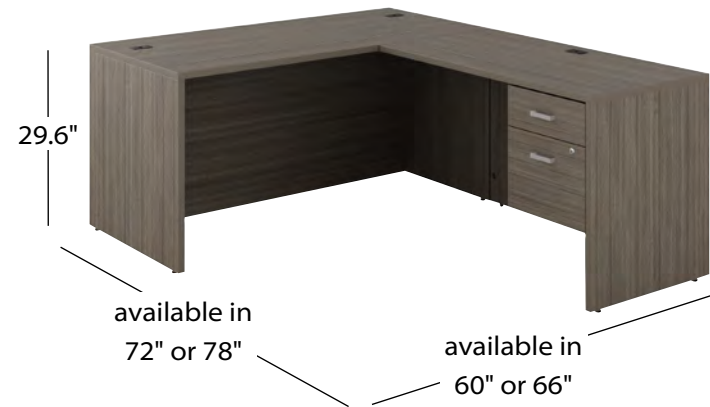

- 1 NL6030D
- 1 NL23BBF

NLP517 - \$1,431

- 1 NL6630D
- 1 NL23BBF

new

Double Pedestal Desks
with hanging box/file pedestals

NLP110 - \$1,737

- 1 NL6630D
- 2 NL23HBF

NLP518 - \$1,773

- 1 NL7230D
- 2 NL23HBF

new

Double Pedestal Desk
with box/file pedestals

NLP519 - \$2,195

- 1 NL7230D
- 2 NL23BBF

new

L-Shaped Desks
with hanging box/file pedestal

NLP524 - \$1,783