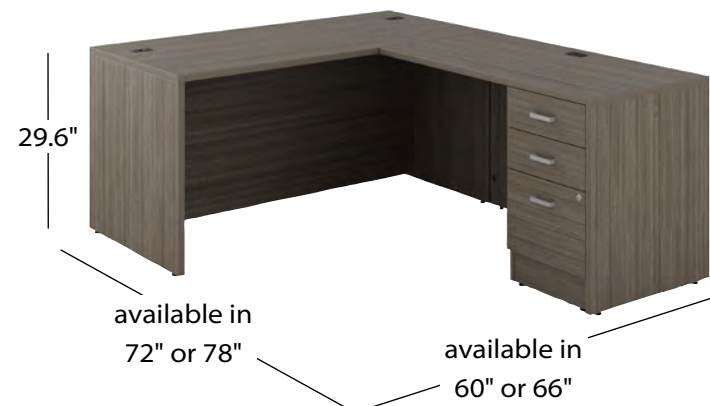

- 1 NL7230D
- 2 NL23HBF

new

Double Pedestal Desk
with box/file pedestals

NLP519 - \$2,195

- 1 NL7230D
- 2 NL23BBF

new

L-Shaped Desks
with hanging box/file pedestal

NLP524 - \$1,783

- 1 NL6030D
- 1 NL4224R
- 1 NL23HBF

new

NLP520 - \$1,800

- 1 NL6630D
- 1 NL4224R
- 1 NL23HBF

new

NLP107 - \$1,819

- 1 NL6030D
- 1 NL4824R
- 1 NL23HBF

L-Shaped Desks
with box/file pedestal