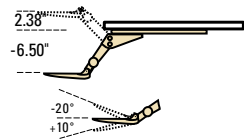

Not available through Quick Ship program

KSFK-21 - $266
Slim Fit Keyboard Support Mechanism
7.5w x 23.8d x 4.75h

KPSF02 - $529
Slim Fit Mechanism with HDPE Tray and Left and Right Mouse Supports