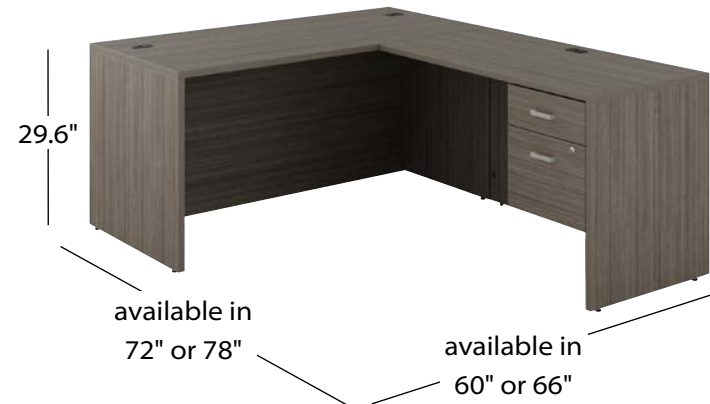

- 1 NL6630D
- 2 NL23HBF

NLP518 - \$1,773

- 1 NL7230D
- 2 NL23HBF

🇨🇦 **Double Pedestal Desk**
with box/box/file pedestals

NLP519 - \$2,195

- 1 NL7230D
- 2 NL23BBF

🇨🇦 **L-Shaped Desks**
with hanging box/file pedestal

NLP524 - \$1,783

- 1 NL6030D
- 1 NL4224R
- 1 NL23HBF

NLP520 - \$1,800

- 1 NL6630D
- 1 NL4224R
- 1 NL23HBF

NLP107 - \$1,819

- 1 NL6030D
- 1 NL4824R
- 1 NL23HBF

🇨🇦 **L-Shaped Desks**
with box/box/file pedestal