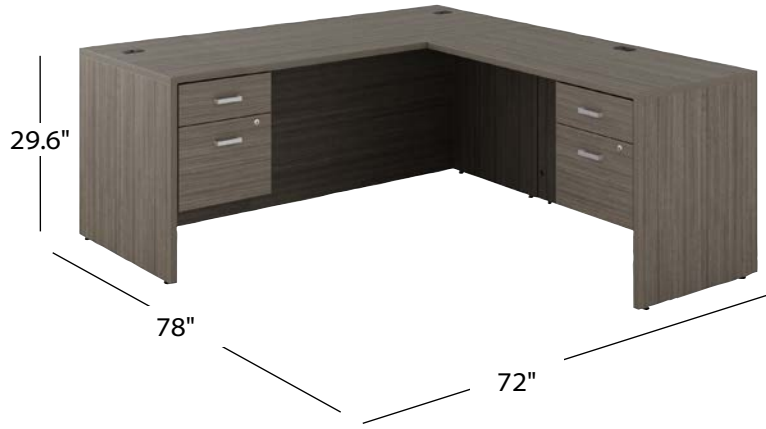

NLP403 - \$2,047

- 1 NL7230D
- 1 NL4224R
- 1 NL23BBF

L-Shaped Desk
with double hanging box/file pedestals
NLP522 - \$2,389
1 NL7230D
1 NL4824R
2 NL23HBF

L-Shaped Suite
with box/box/file pedestal
+ hutch
NLP424 - \$2,779
1 NL7224C
1 NL4824R
1 NL71HO
1 NL23BBF