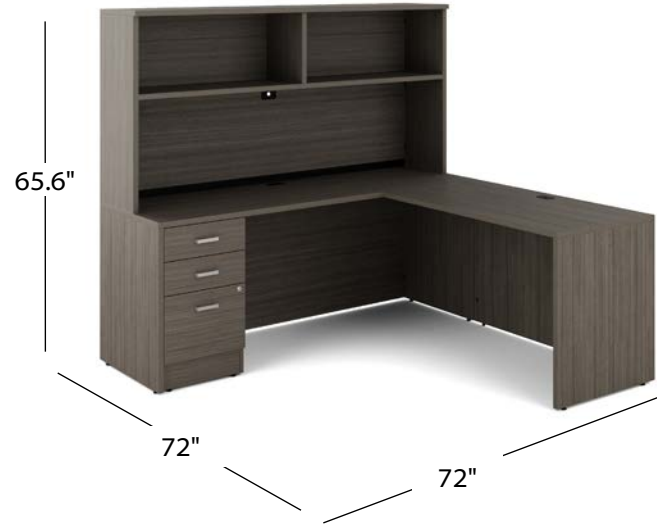

NLP403 - \$2,047

- 1 NL7230D
- 1 NL4224R
- 1 NL23BBF

L-Shaped Desk
with double hanging box/file pedestals
NLP522 - \$2,389
1 NL7230D
1 NL4824R
2 NL23HBF

L-Shaped Suite
with box/box/file pedestal
+ hutch
NLP424 - \$2,779
1 NL7224C
1 NL4824R
1 NL71HO
1 NL23BBF