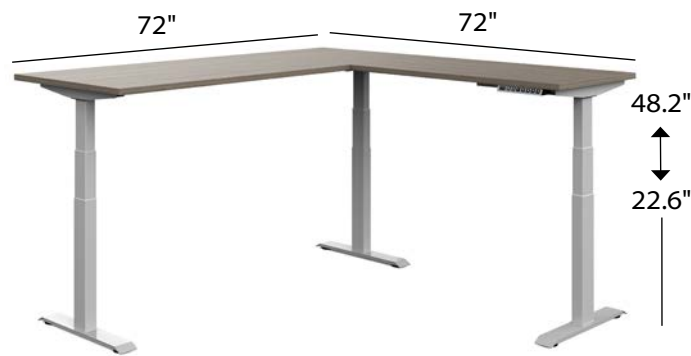

U-Shaped Suite
with box/box/file pedestal
+ hutch with doors
NLP407 - \$3,669
1 NL7230D
1 NL4224FB
1 NL7224C
1 NL71HO
2 NL35DRL
1 NL23BBF

L-Shaped Desk
with height adjustable table
base available in *Black,*
Designer White or *Tungsten*

NLP404 - \$2,502

- 1 NL4623HAT
- 1 MLIR30B
- 1 NL7224C
- 1 NL23HBF

U-Shaped Desk
with height adjustable table
+ hanging box/file pedestal
bases available in *Black,*
Designer White or *Tungsten*

NLP411 - \$3,454

- 1 NL7029HAT
- 1 MLIR30B
- 1 NL4123RHT
- 1 MLIR30R
- 1 NL7224C
- 1 NL23HBF

L-Shaped Height Adjustable Table
tops also available in *Designer White*
bases available in *Black,*
Designer White or *Tungsten*