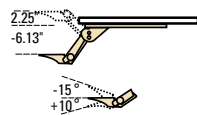

KPSF03 - $550
Slim Fit Mechanism with Tray and Height Adjustable Mouse Support

KSM02-21 - $266
Lift-N-Lock Keyboard Support Mechanism
9w x 23.8d x 9.7h

KP0202 - $529
Lift-N-Lock Mechanism with HDPE Tray and Left and Right Mouse Supports

Not available through Quick Ship program