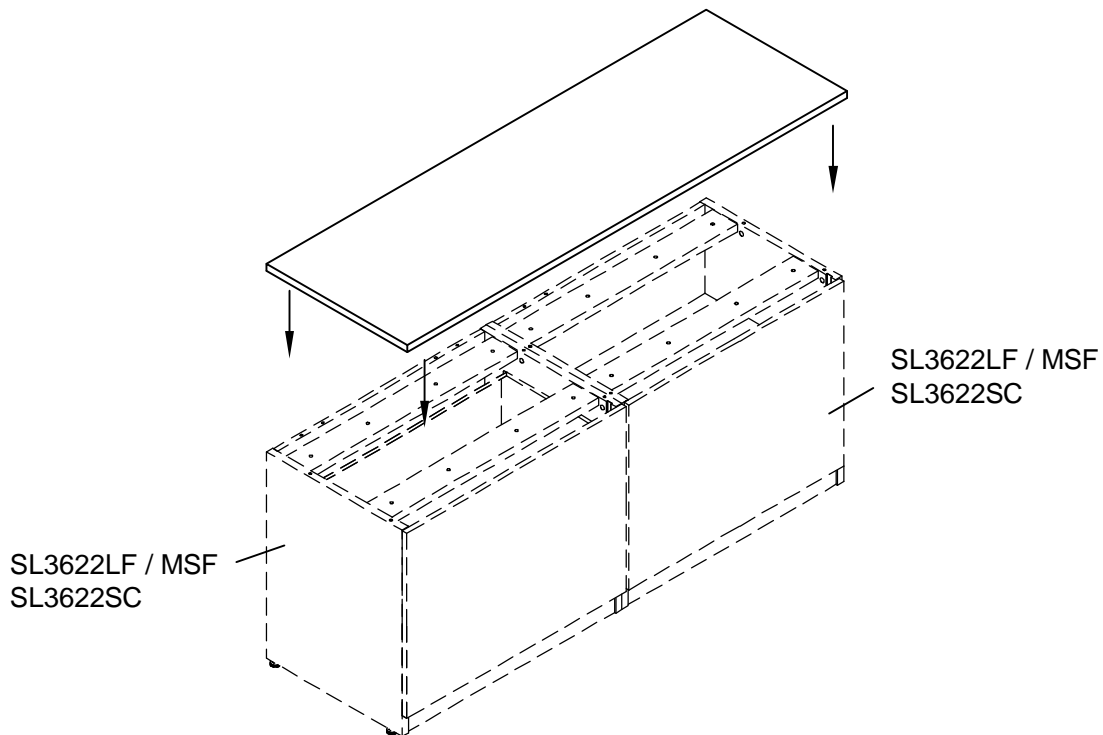

Assembly Instructions  
MODEL NO.:SL7122 TOP  
LATERAL FILE & STORAGE TOP

LO2/02-09

**STEP1**

**STEP2**

Use Cam Lock Pin and Dowel to attach top as provided with Lateral file or Storage.

**IMPORTANT NOTE:**

- It is advisable to assemble unit on a carpet to avoid scratch.
- Check to be sure that you have all parts and hardware.
- Don't tighten all screws/bolts until all completely assembled.
- It is recommended to require 2 persons to complete the assembling.