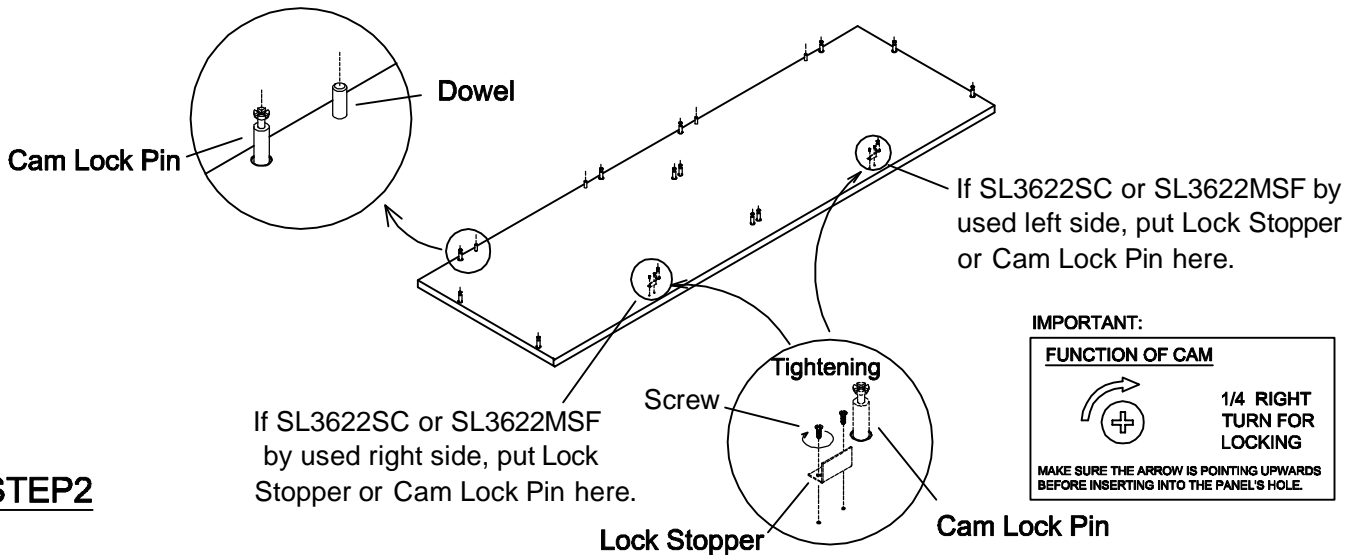

Assembly Instructions  
MODEL NO.:SL7122 TOP  
LATERAL FILE & STORAGE TOP

LO2/02-09

**STEP1**

**STEP2**

Use Cam Lock Pin and Dowel to attach top as provided with Lateral file or Storage.

**IMPORTANT NOTE:**

- It is advisable to assemble unit on a carpet to avoid scratch.
- Check to be sure that you have all parts and hardware.
- Don't tighten all screws/bolts until all completely assembled.
- It is recommended to require 2 persons to complete the assembling.